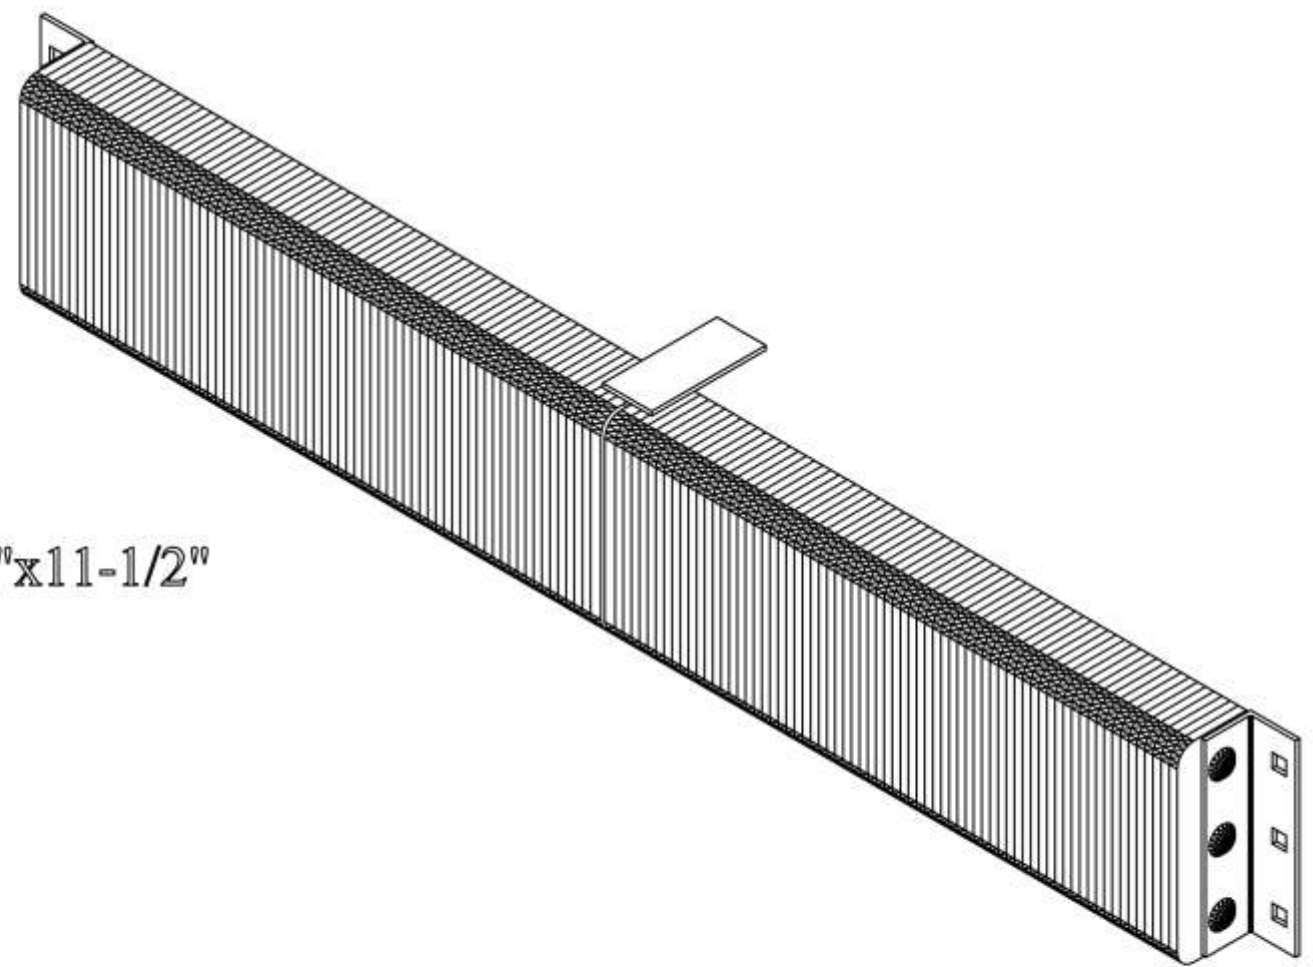

MODEL: *B4512-75-A*

Size

Projection 4-1/2"
Height 12"

Length:

-Overall 77"
-Anchor Holes 75"
-Rubber 71"
Angle Size (2) 1/4"x3"x3"x11-1/2"

All measurements are +/- 1/8"