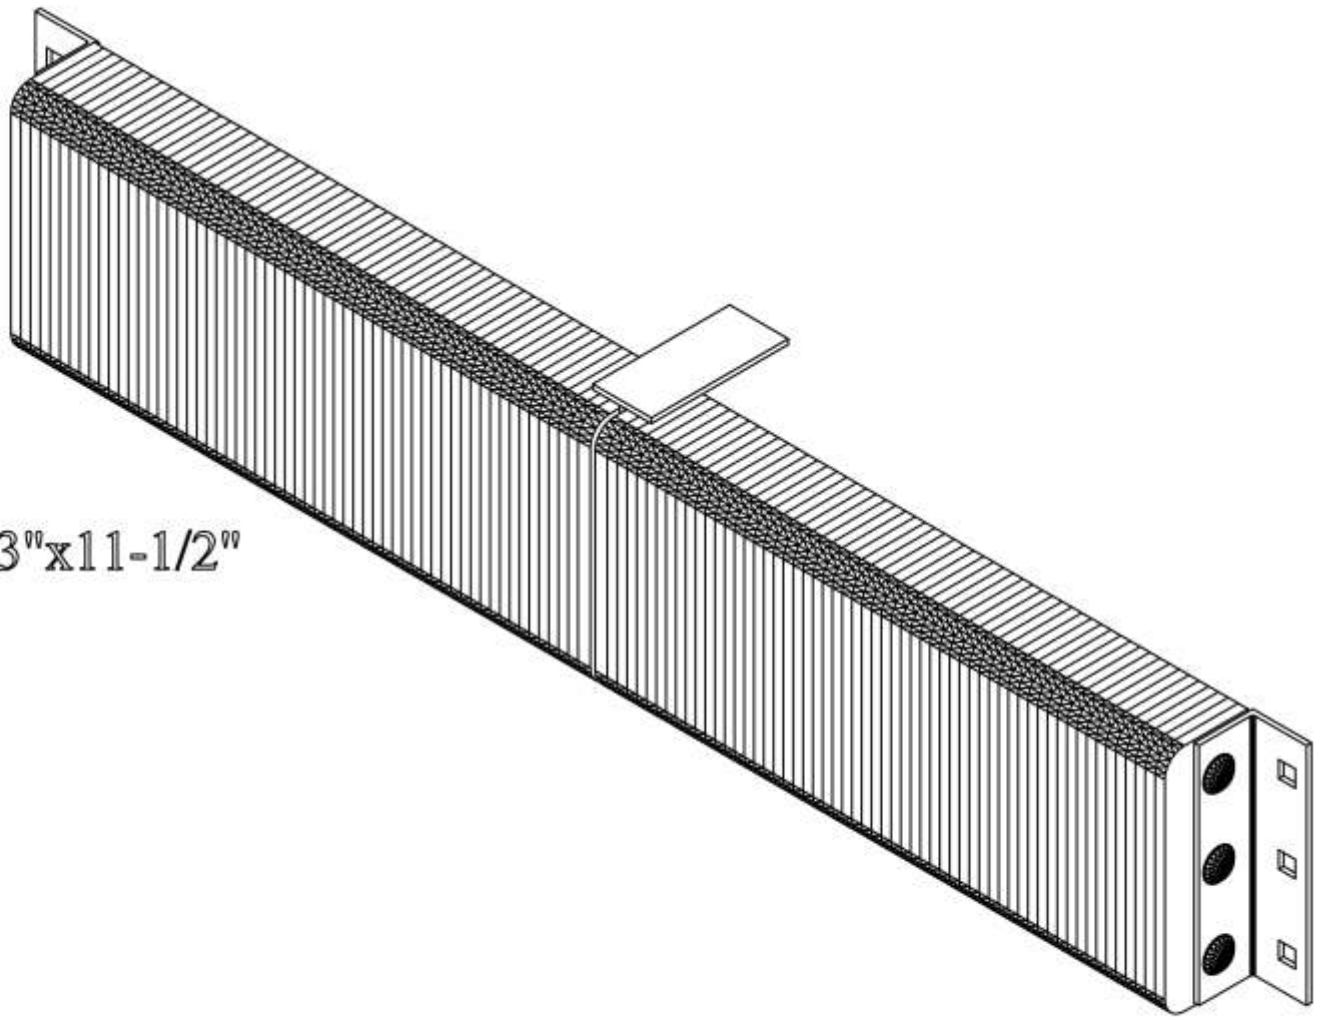

MODEL: *B4512-63-A*

Size

Projection 4-1/2"
Height 12"

Length:

-Overall 65"
-Anchor Holes 63"
-Rubber 59"
Angle Size (2) 1/4"x3"x3"x11-1/2"

All measurements are +/- 1/8"