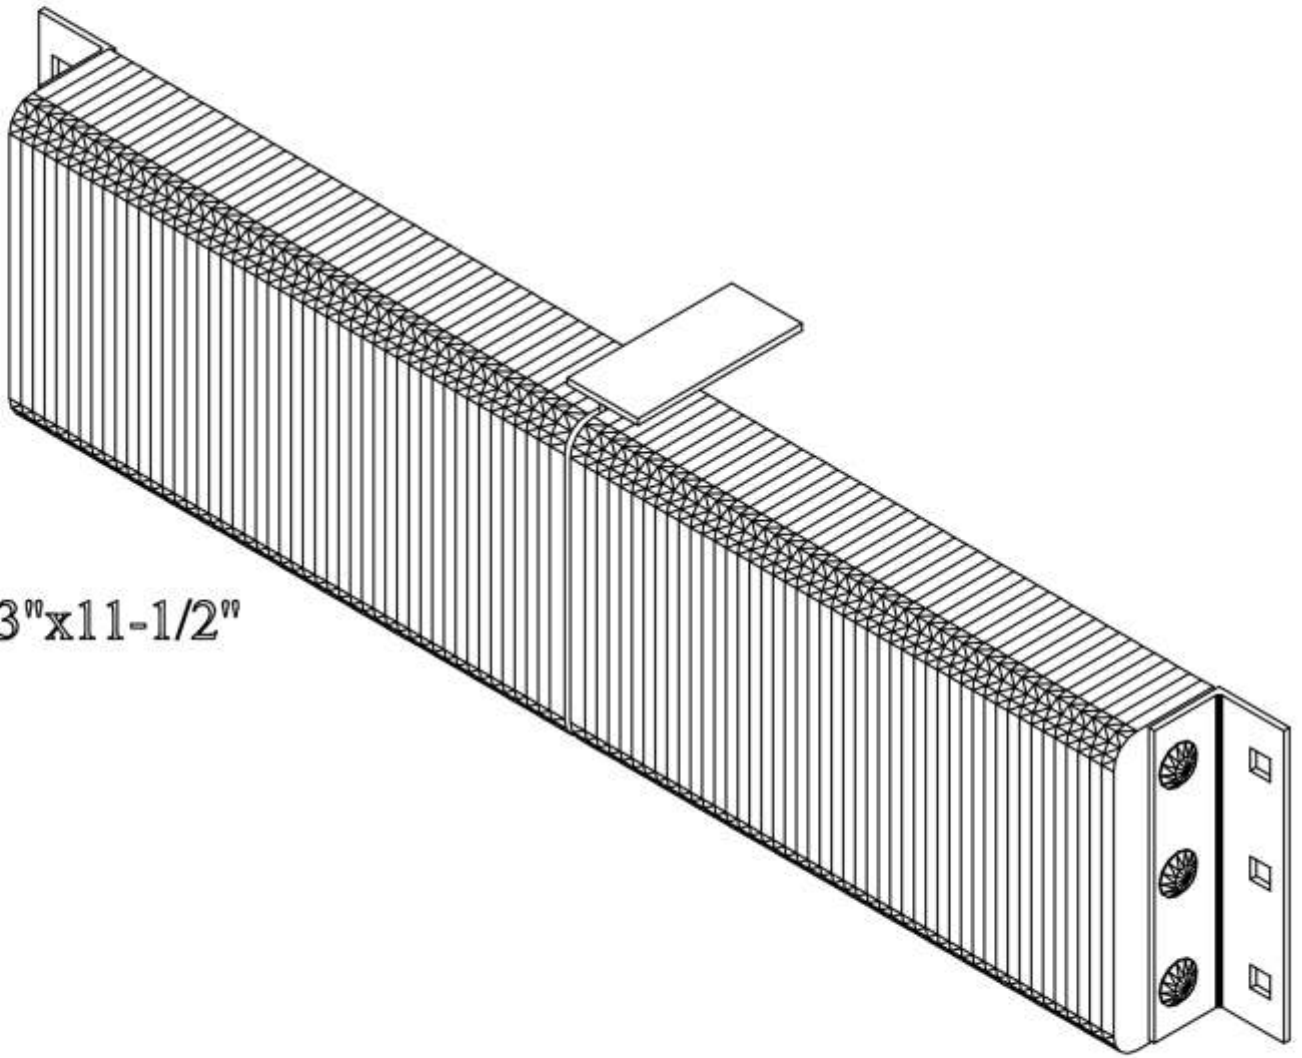

MODEL: B4512-51-A3

Size

Projection 4-1/2"  
Height 12"

Length:

-Overall 53"  
-Anchor Holes 51"  
-Rubber 47"  
Angle Size 1/4"x3"x3"x11-1/2"

All measurements are +/- 1/8"