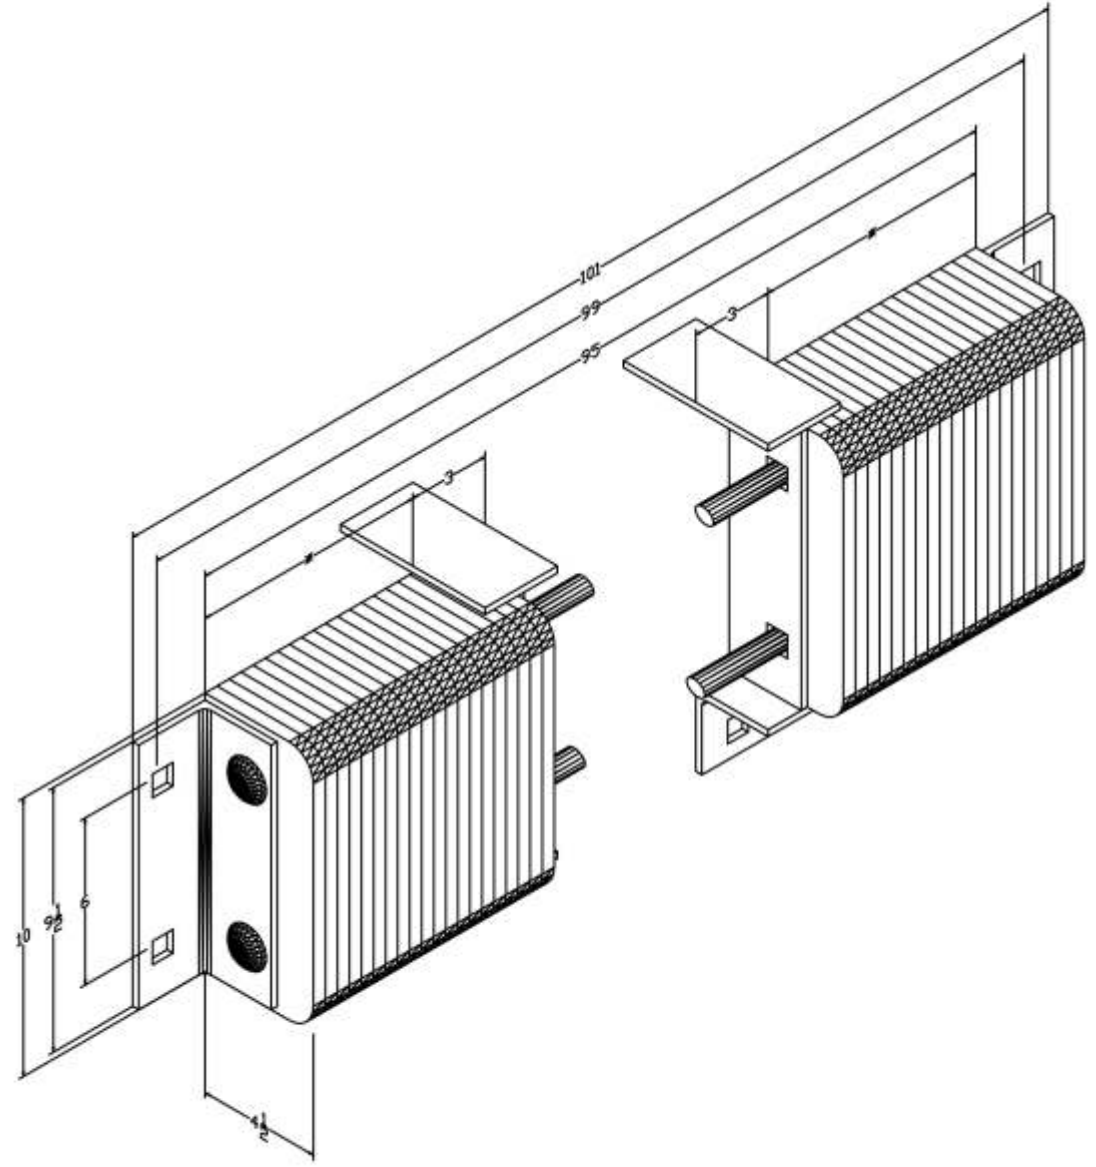

MODEL: B4510-99-A3

Size

Projection 4-1/2"
Height 10"

Length:

-Overall 101"
-Anchor Holes 99"
-Rubber 95"
Angle Size (2) 1/4"x3"x3"x9-1/2"

All measurments are within +/- 1/8"