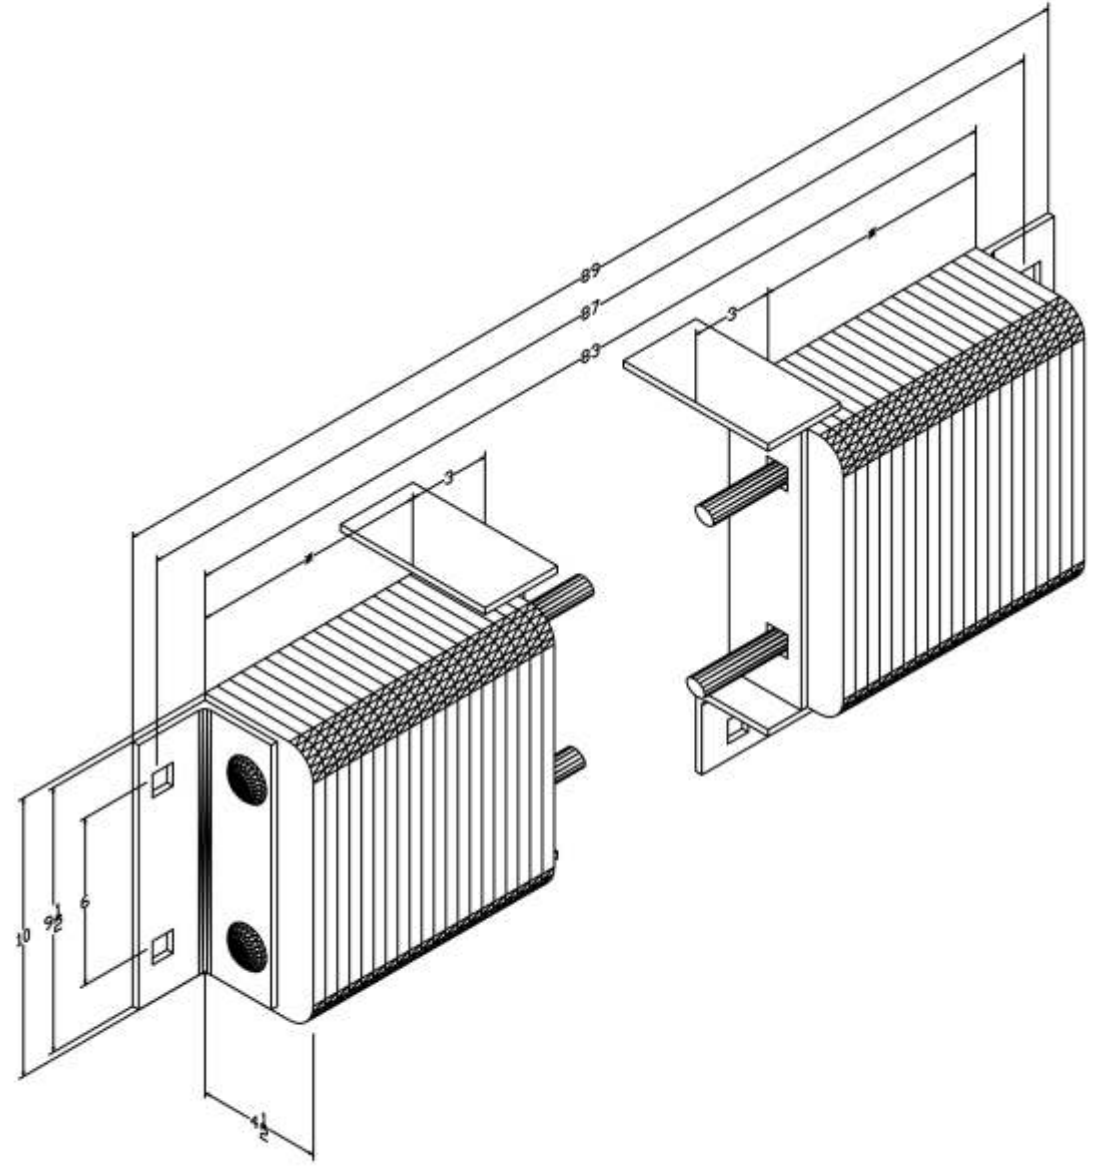

MODEL: B4510-87-A3

Size

Projection 4-1/2"
Height 10"

Length:

-Overall 89"
-Anchor Holes 87"
-Rubber 83"
Angle Size (2) 1/4"x3"x3"x9-1/2"

All measurments are within +/- 1/8"