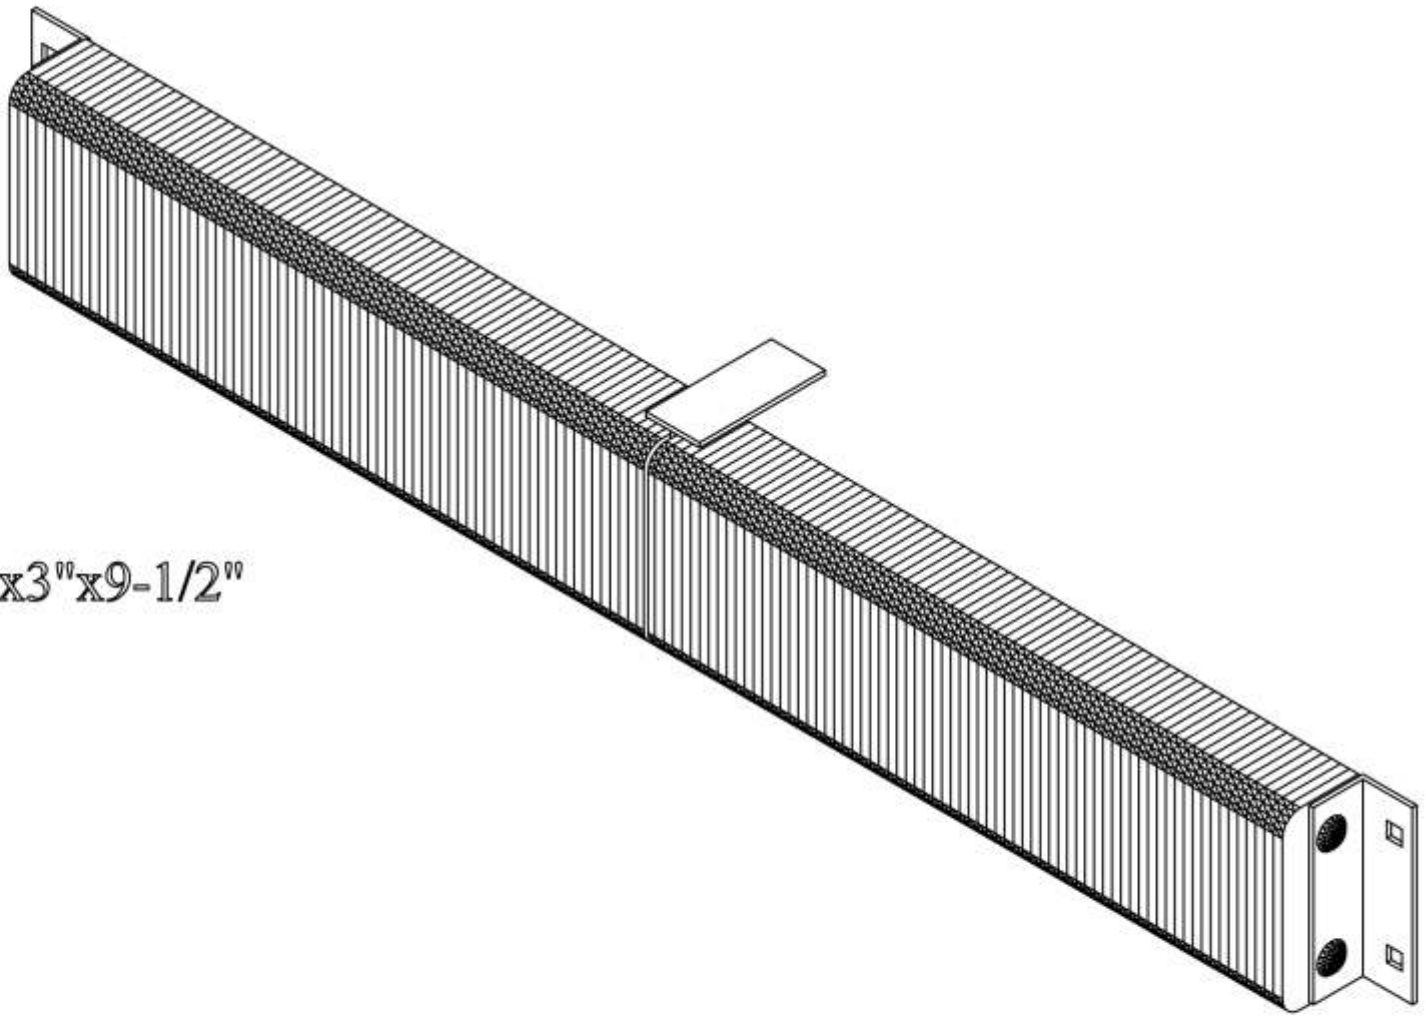

MODEL: *B4510-75-A*

Size

Projection 4-1/2"
Height 10"

Length:

-Overall 77"
-Anchor Holes 75"
-Rubber 71"
Angle Size (2) 1/4"x3"x3"x9-1/2"

All measurements are +/- 1/8"