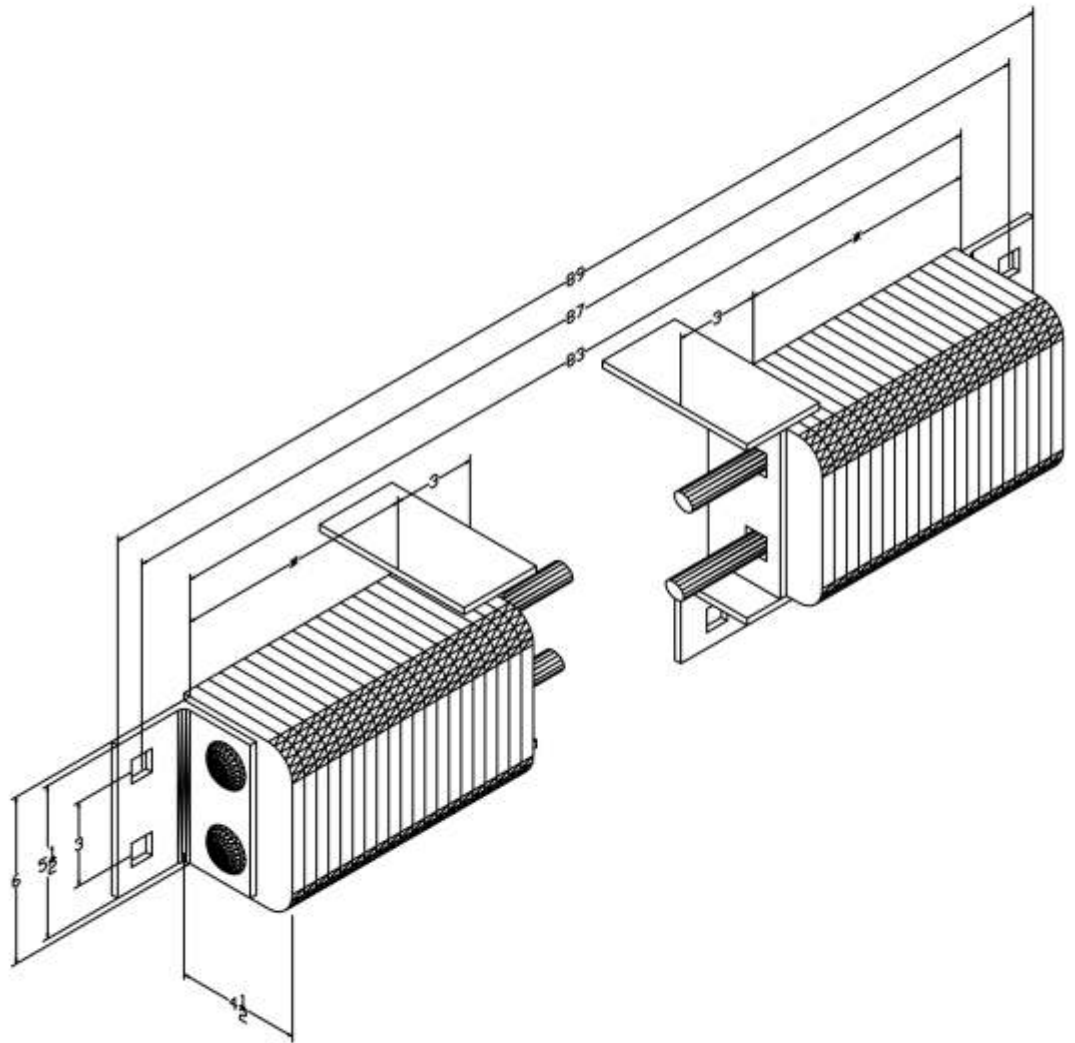

MODEL: B4506-87-A3

*Size*

Projection 4-1/2"  
Height 6"

*Length:*

-Overall 89"  
-Anchor Holes 87"  
-Rubber 83"  
Angle Size (2) 1/4"x3"x3"x5-1/2"

All measurments are within +/- 1/8"