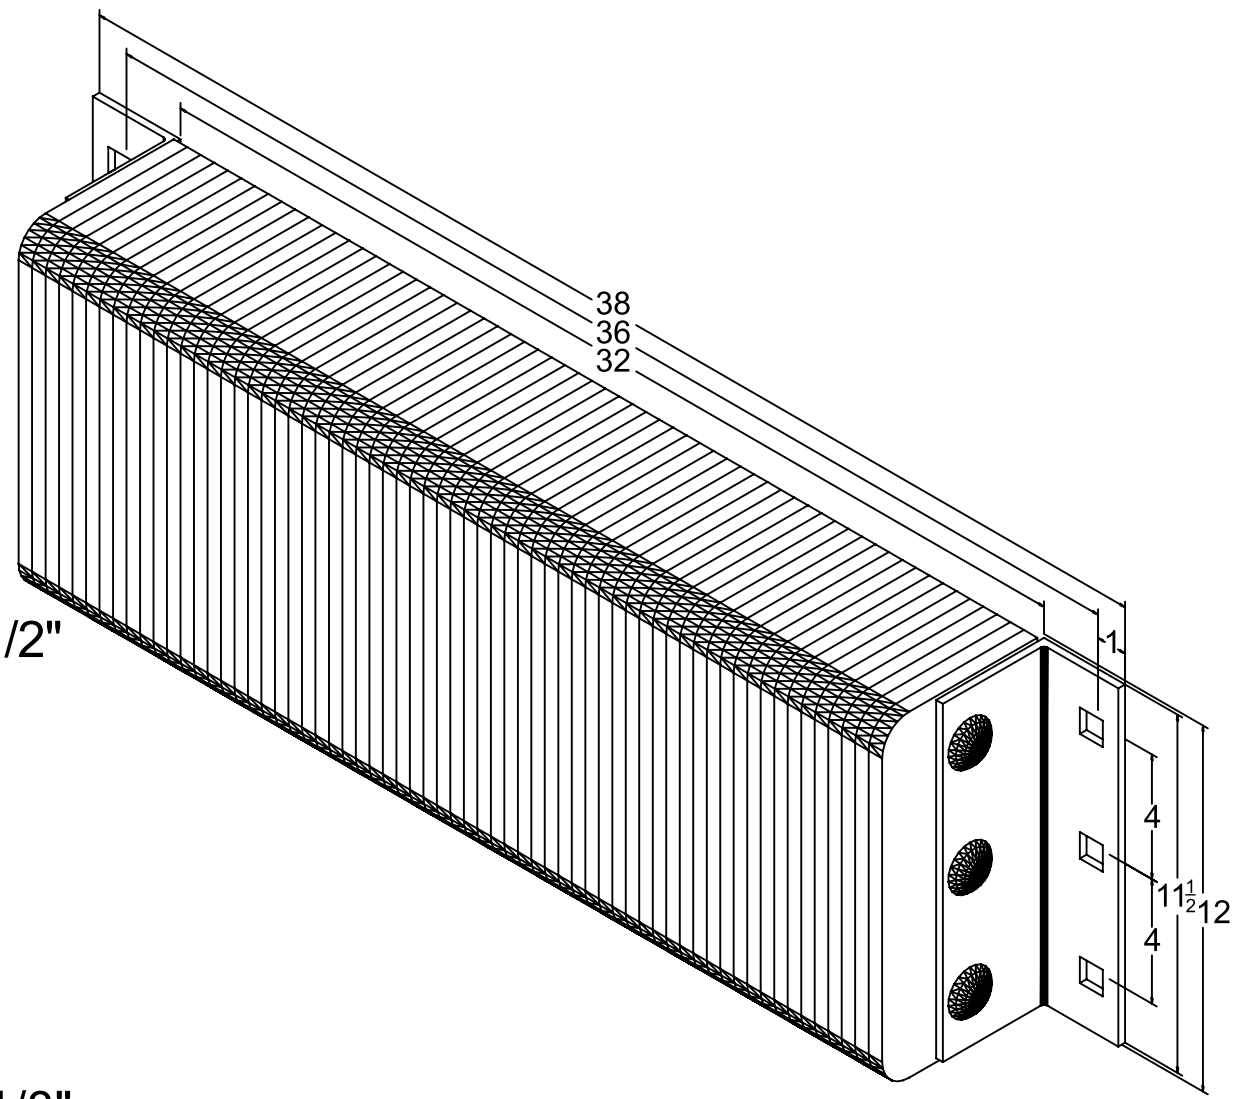

MODEL: B612-36

MODEL: B612-36

Size

Projection 6"
Height 12"

Length

- Overall 38"
- Anchor Holes 36"
- Rubber 32"
Angle Size (2) 1/4"x3"x4"x11-1/2"

Date: 04/07/09

All Measurements are within +/- 1/8"