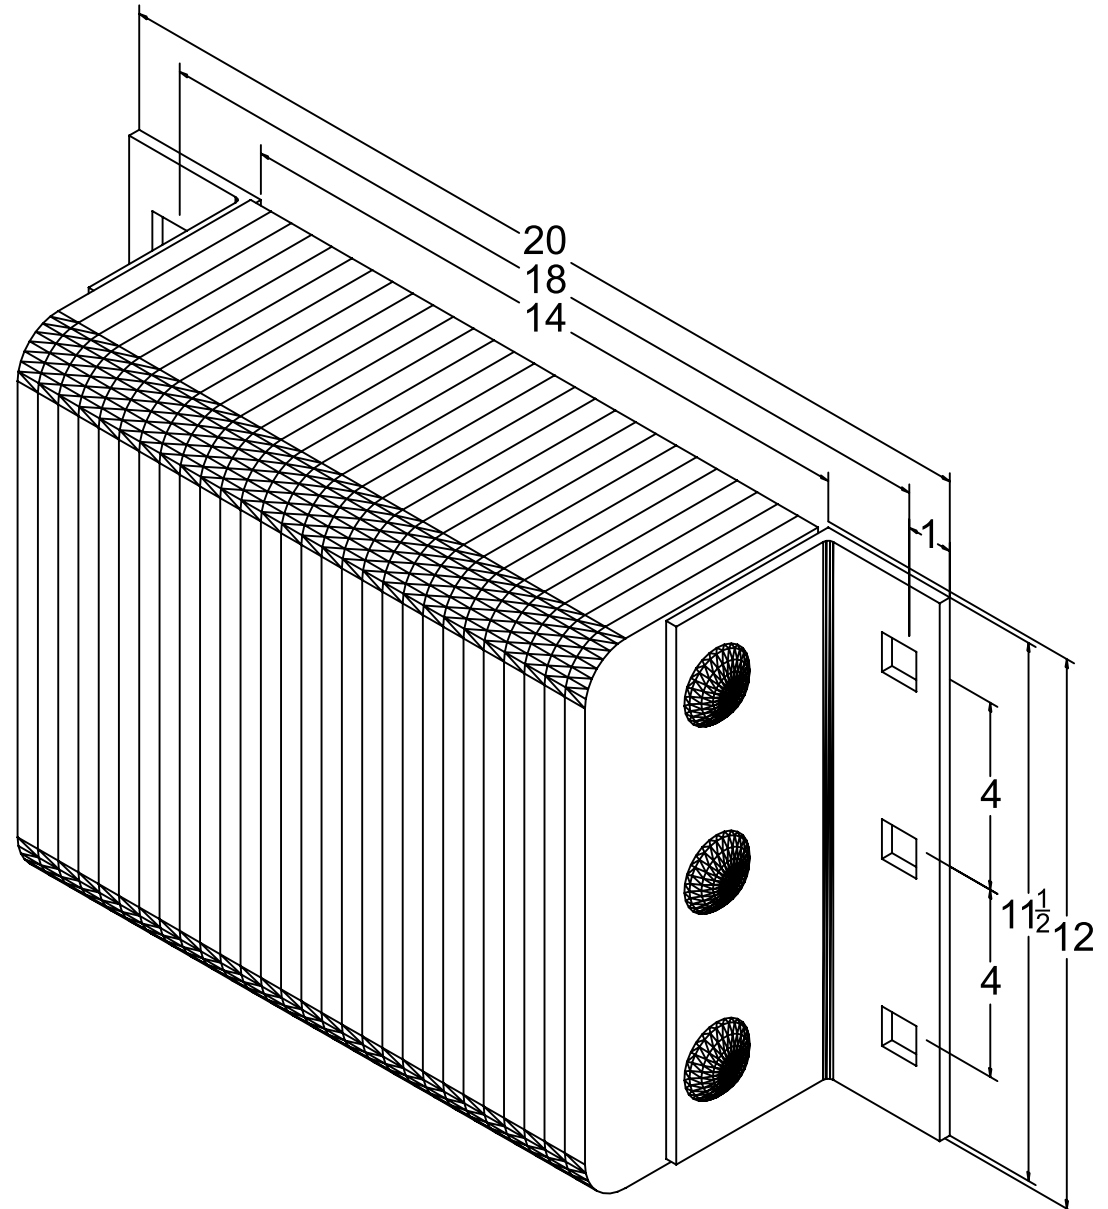

## MODEL: B612-18

Size

Projection 6"  
Height 12"

Length

- Overall 20"  
- Anchor Holes 18"  
- Rubber 14"  
Angle Size (2) 1/4"x3"x4"x11-1/2"

Date: 04/07/09

All Measurements are within +/- 1/8"

[SALES@FREYERLLC.COM](mailto:SALES@FREYERLLC.COM)