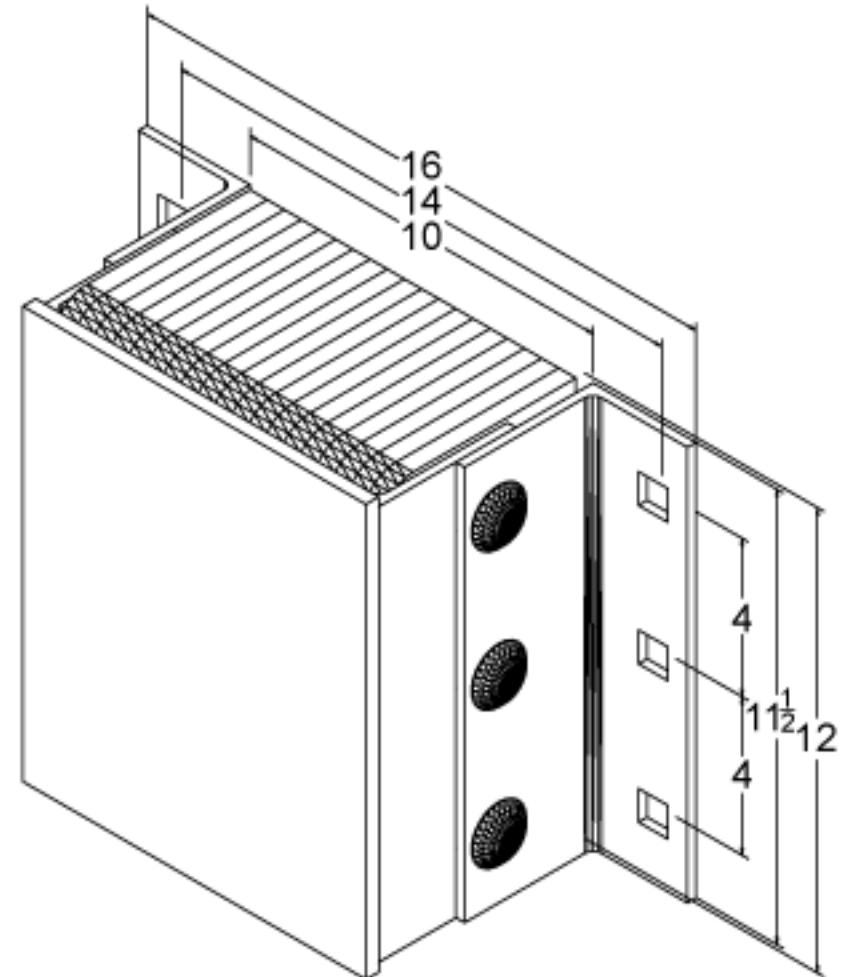

## MODEL: B612-14-SF

Size

Projection 6-5/8"

Height 12"

Length

- Overall 16"

- Anchor Holes 14"

- Rubber 10"

Angle Size (2) 1/4"x3"x4"x11-1/2"

Slot Angle Size 1/4"x3"x4"x11-1/2"

Face Plate Size (1) 3/8"x12"x10"

Date: 04/07/09

All Measurements are within +/- 1/8"