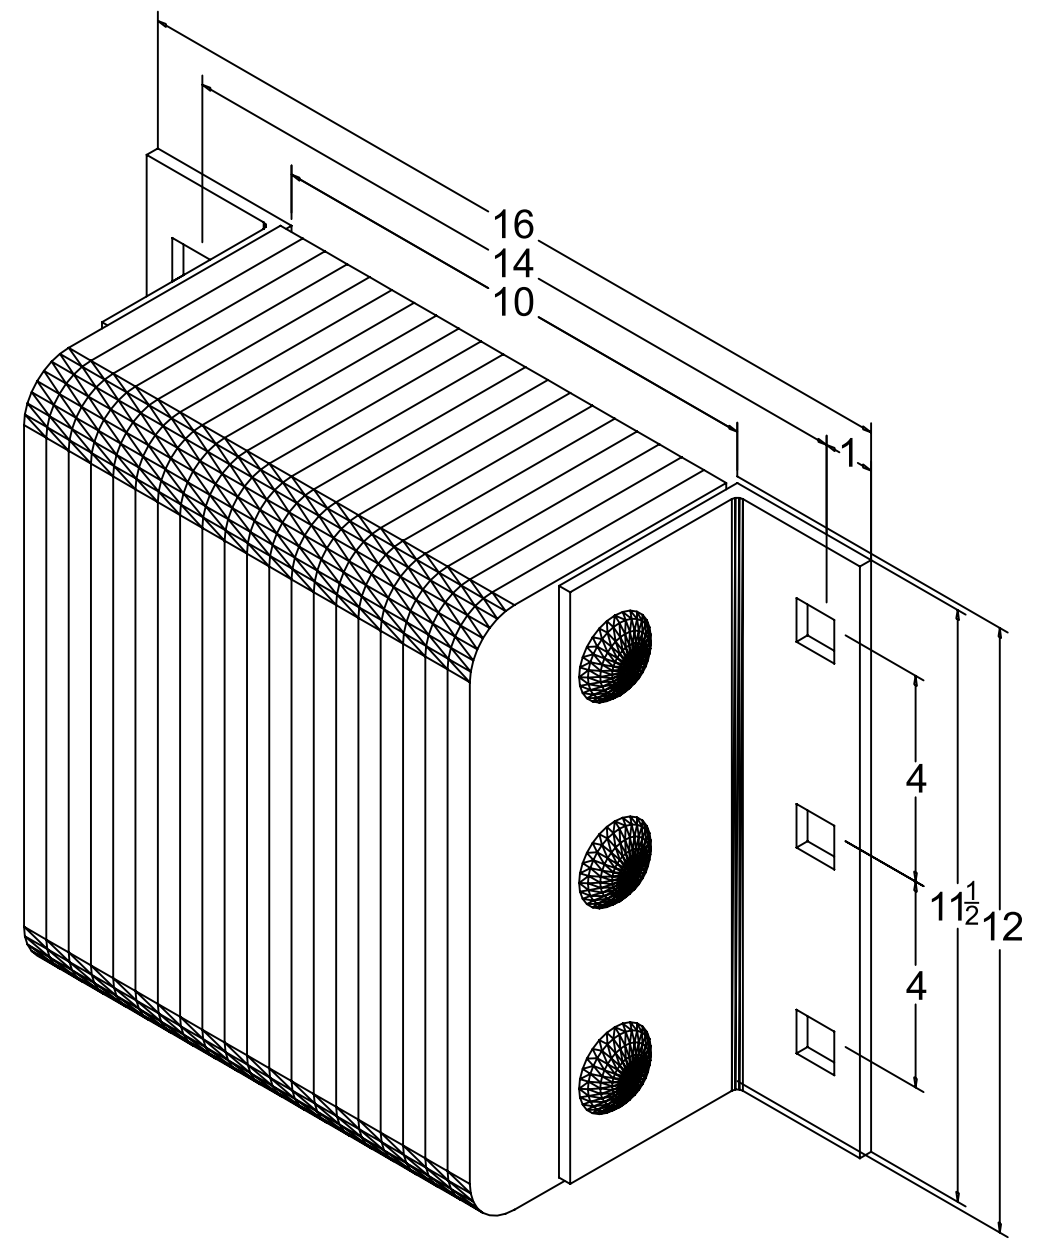

MODEL: B612-14

MODEL: B612-14

Size

Projection 6"
Height 12"

Length

- Overall 16"
- Anchor Holes 14"
- Rubber 10"
Angle Size (2) 1/4"x3"x4"x11-1/2"

Date: 04/06/09

All Measurements are within +/- 1/8"