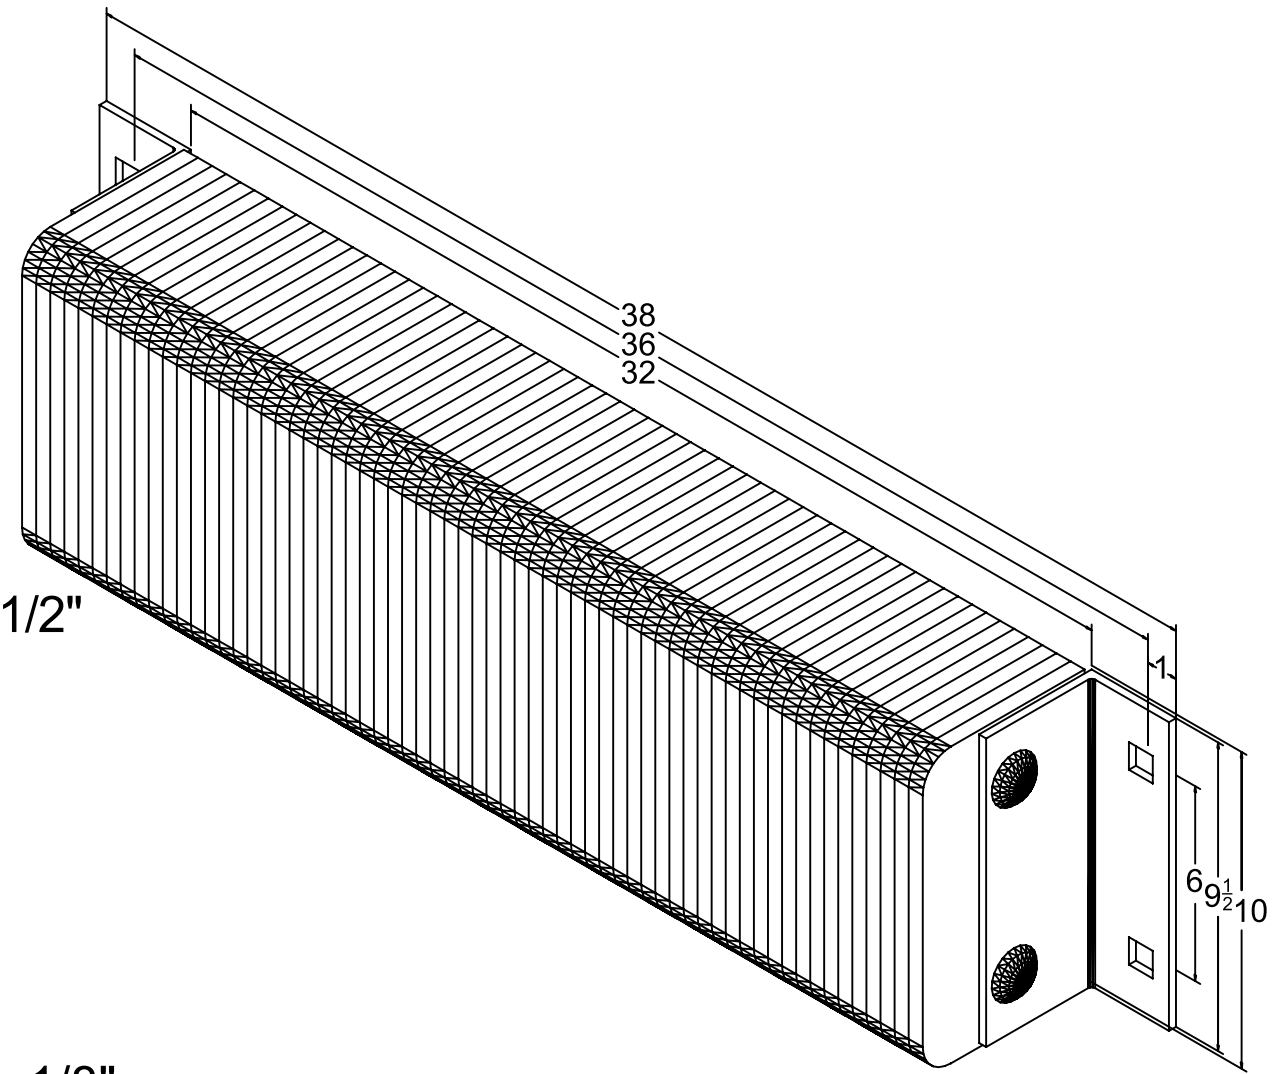

# MODEL: B610-36

## MODEL: B610-36

Size

Projection 6"  
Height 10"

Length

- Overall 38"  
- Anchor Holes 36"  
- Rubber 32"  
Angle Size (2) 1/4"x3"x4"x9-1/2"

Date: 04/06/09

All Measurements are within +/- 1/8"

**SALES@FREYERLLC.COM**