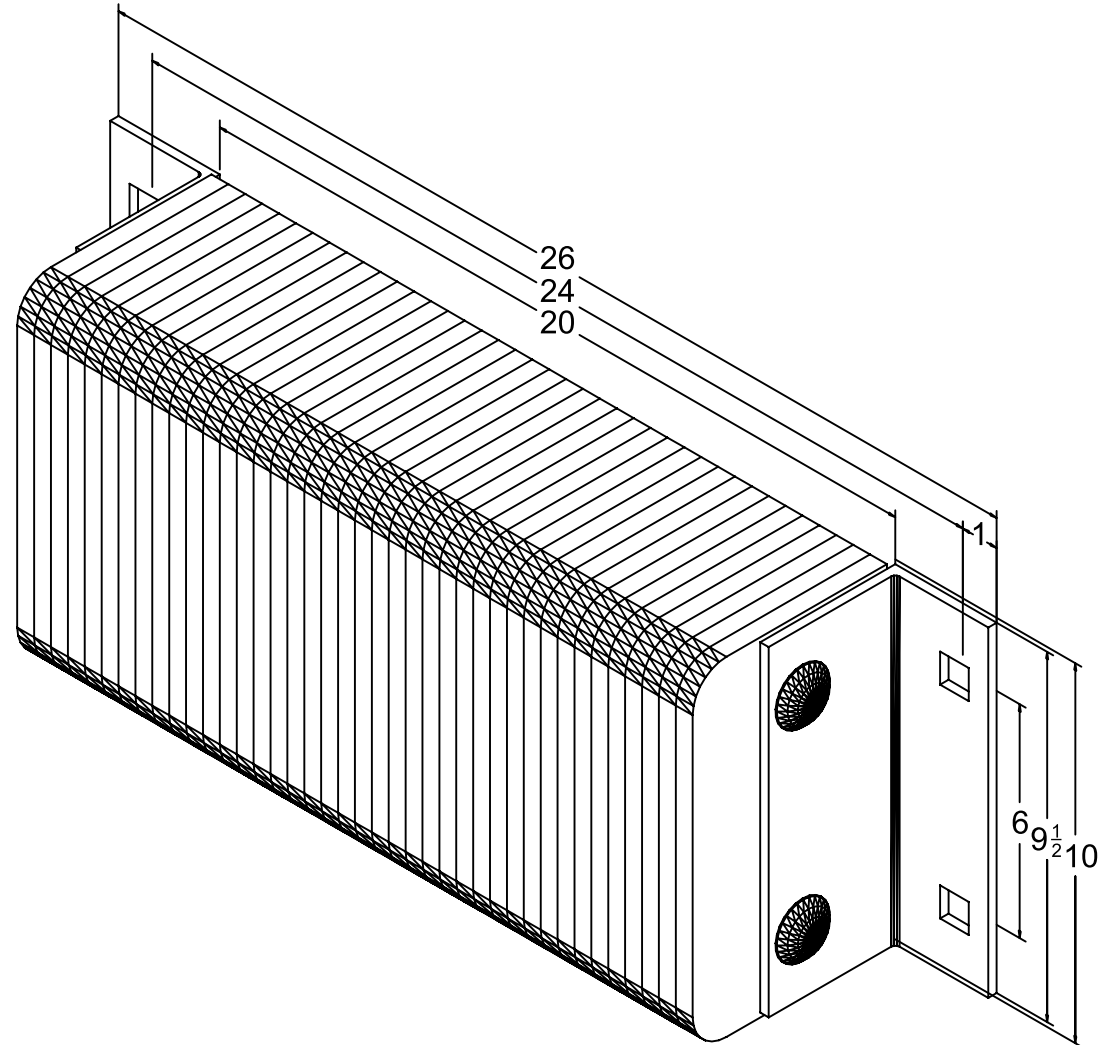

MODEL: B610-24

MODEL: B610-24

Size

Projection 6"
Height 10"

Length

- Overall 26"
- Anchor Holes 24"
- Rubber 20"
Angle Size (2) 1/4"x3"x4"x9-1/2"

Date: 04/06/09

All Measurements are within +/- 1/8"