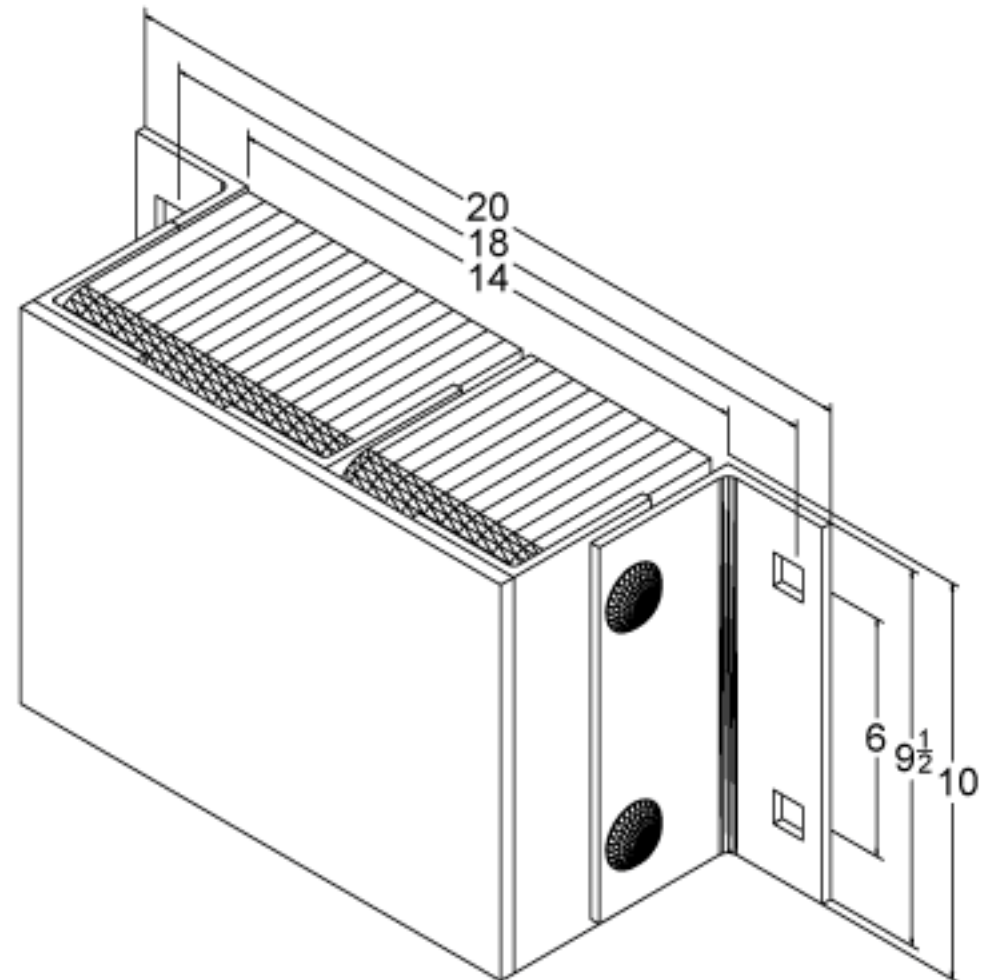

MODEL: B610-18-SF

Size

Projection 6-5/8"

Height 10"

Length

- Overall 20"

- Anchor Holes 18"

- Rubber 14"

Angle Size (2) 1/4"x3"x4"x9-1/2"

Slot Angle Size 1/4"x3"x4"x9-1/2"

Face Plate Size (1) 3/8"x10"x14"

Date: 04/07/09

All Measurements are within +/- 1/8"