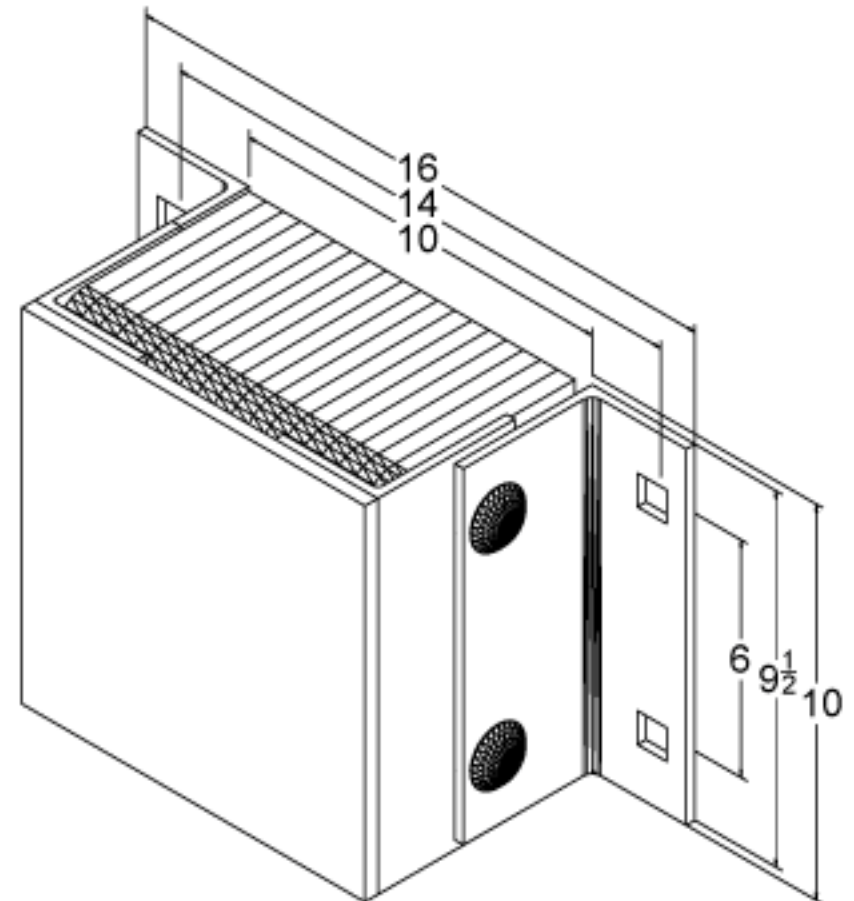

MODEL: B610-14-SF

MODEL: B610-14-SF

Size

Projection 6-5/8"

Height 10"

Length

- Overall 16"

- Anchor Holes 14"

- Rubber 10"

Angle Size (2) 1/4"x3"x4"x9-1/2"

Slot Angle Size 1/4"x3"x4"x9-1/2"

Face Plate Size (1) 3/8"x10"x10"

Date: 04/07/09

All Measurements are within +/- 1/8"

SALES@FREYERLLC.COM