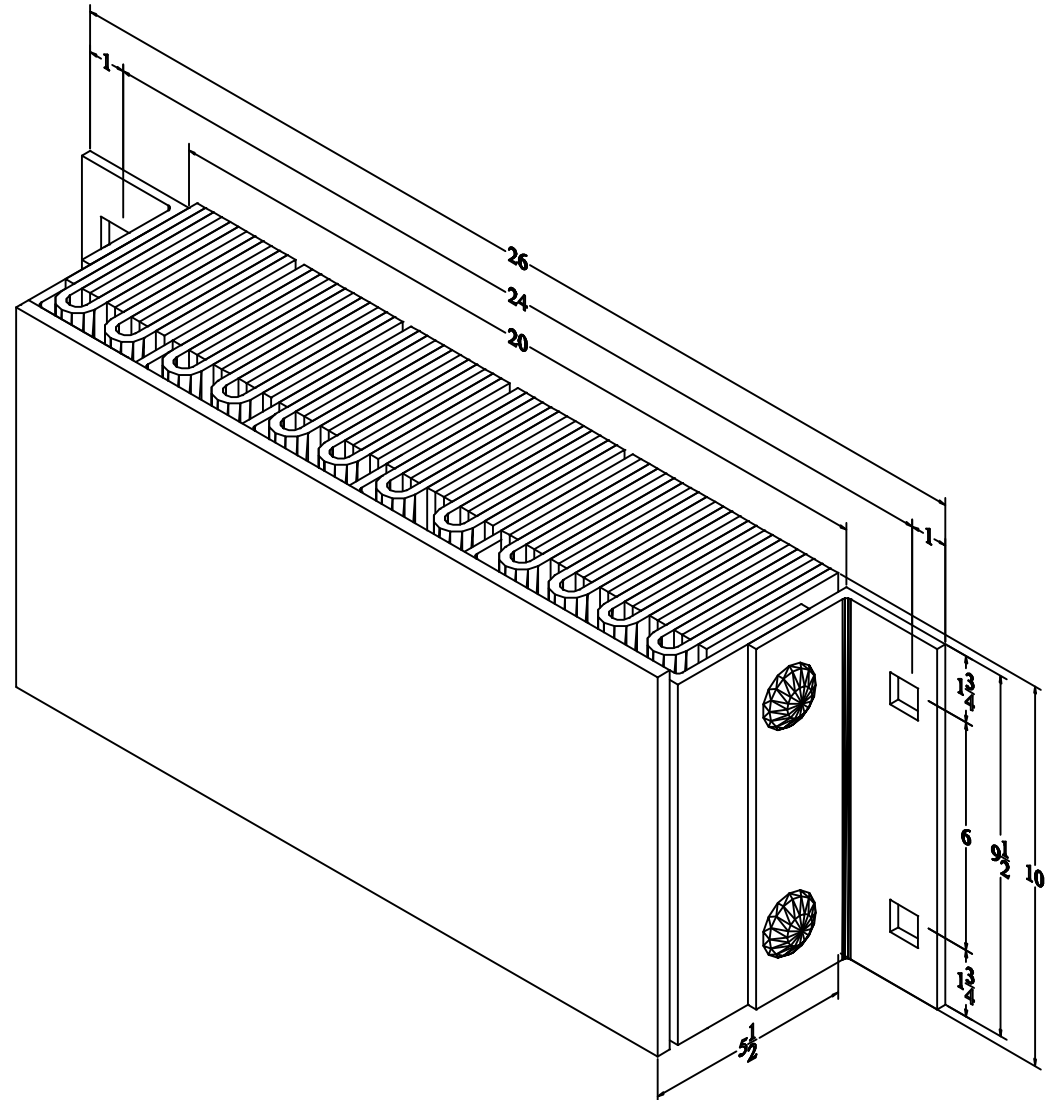

FREYER

LOADING DOCK BUMPERS

Model: B5510-24-DS

MODEL: *B5510-24-DS*

Size

Projection 5-1/2"

Height 10"

Length

-Overall 26"

-Anchor Holes 24"

-Rubber 20"

Angle Size 1/4"x3"x3"x9-1/2"

Slot Angle Size 1/4"x3"x4"x9-1/2"

Face Plate Size 3/8"x10"x19-1/2"

Date: 11/02/15

All measurements are within +/- 1/8"