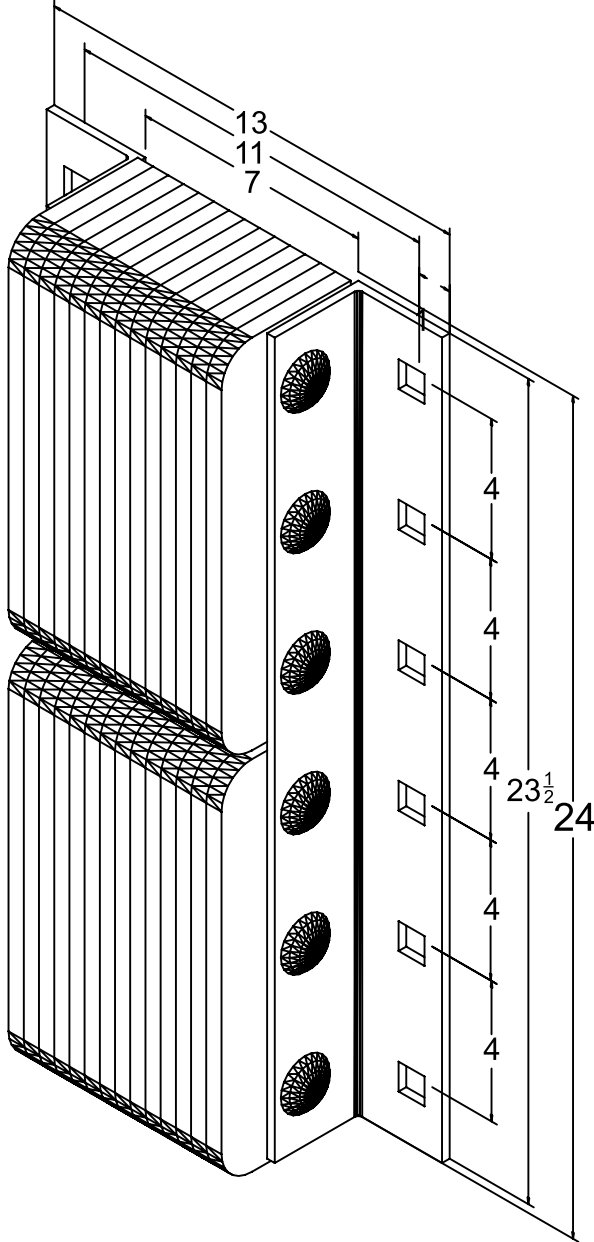

# MODEL: B4524-11

## MODEL: B4524-11

Size	
Projection	4-1/2"
Height	24"
Length	
- Overall	13"
- Anchor Holes	11"
- Rubber	7"
Angle Size (2)	1/4"x3"x3"x23-1/2"

Date: 04/06/09

All Measurements are within +/- 1/8"

[SALES@FREYERLLC.COM](mailto:SALES@FREYERLLC.COM)