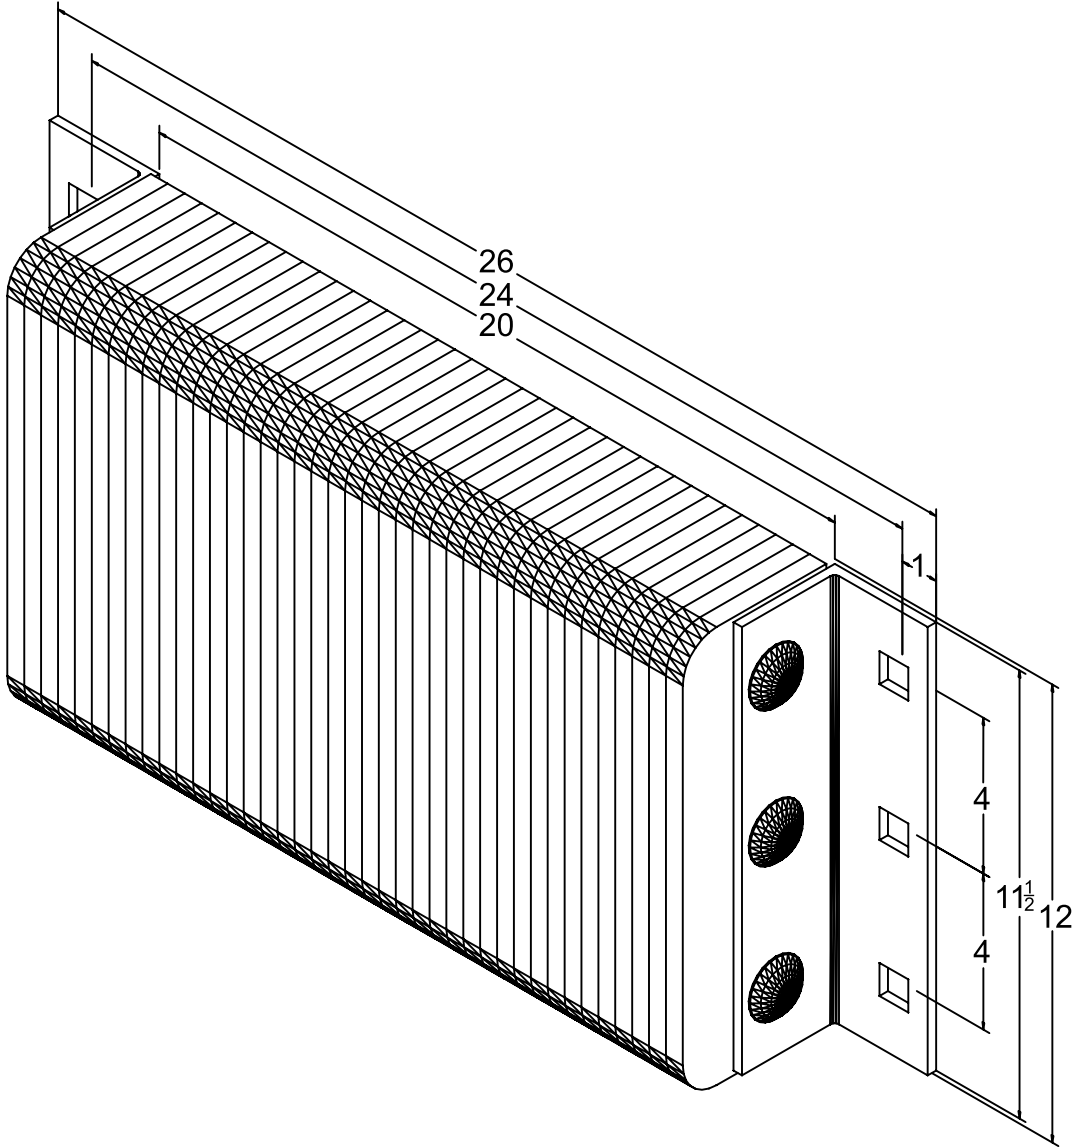

MODEL: B4512-24

MODEL: B4512-24

- Size
Projection 4-1/2"
Height 12"
- Length
- Overall 26"
- Anchor Holes 24"
- Rubber 20"
- Angle Size (2) 1/4"x3"x3"x11-1/2"

Date: 04/06/09

All Measurements are within +/- 1/8"