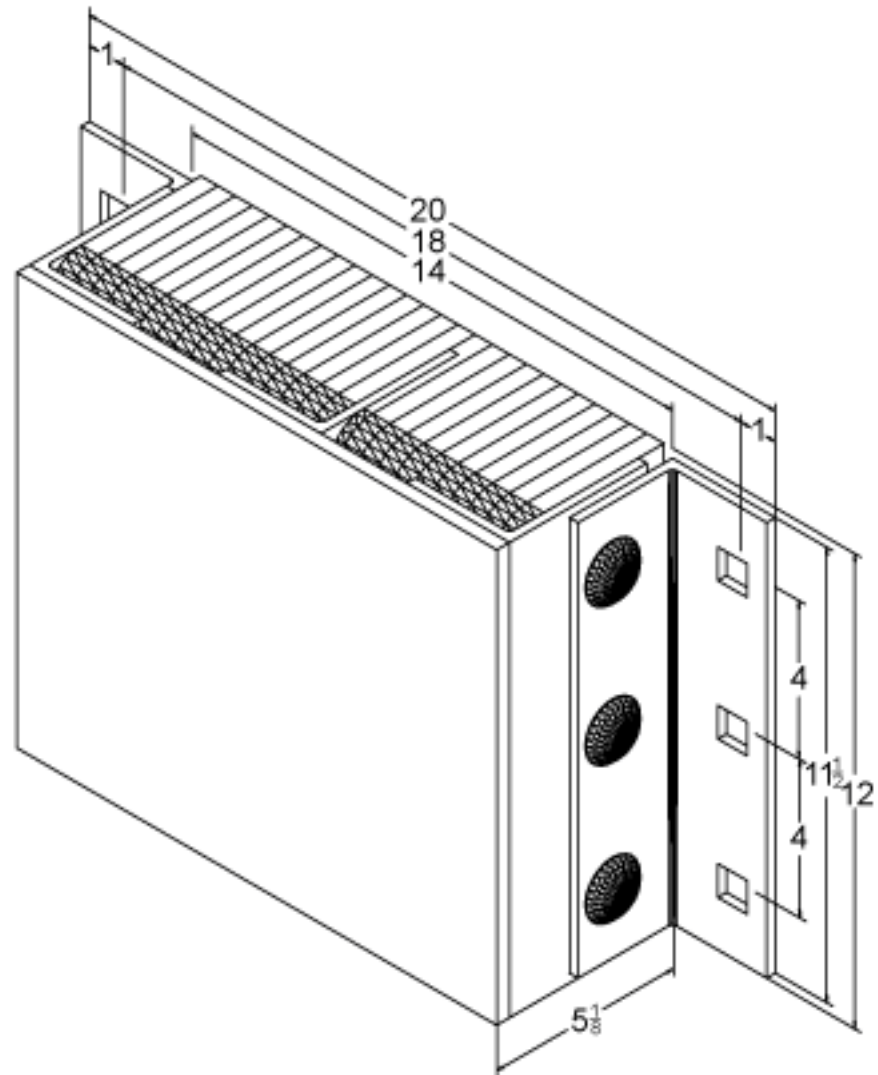

# MODEL: B4512-18-SF

## MODEL: B4512-18-SF

Size

Projection 5-1/8"

Height 12"

Length

- Overall 20"

- Anchor Holes 18"

- Rubber 14"

Angle Size (2) 1/4"x3"x3"x11-1/2"

Slot Angle Size (3) 1/4"x3"x4"x12"

Face Plate Size (1) 3/8"x12"x14"

Date: 03/01/07

All Measurements are within +/- 1/8"

**SALES@FREYERLLC.COM**