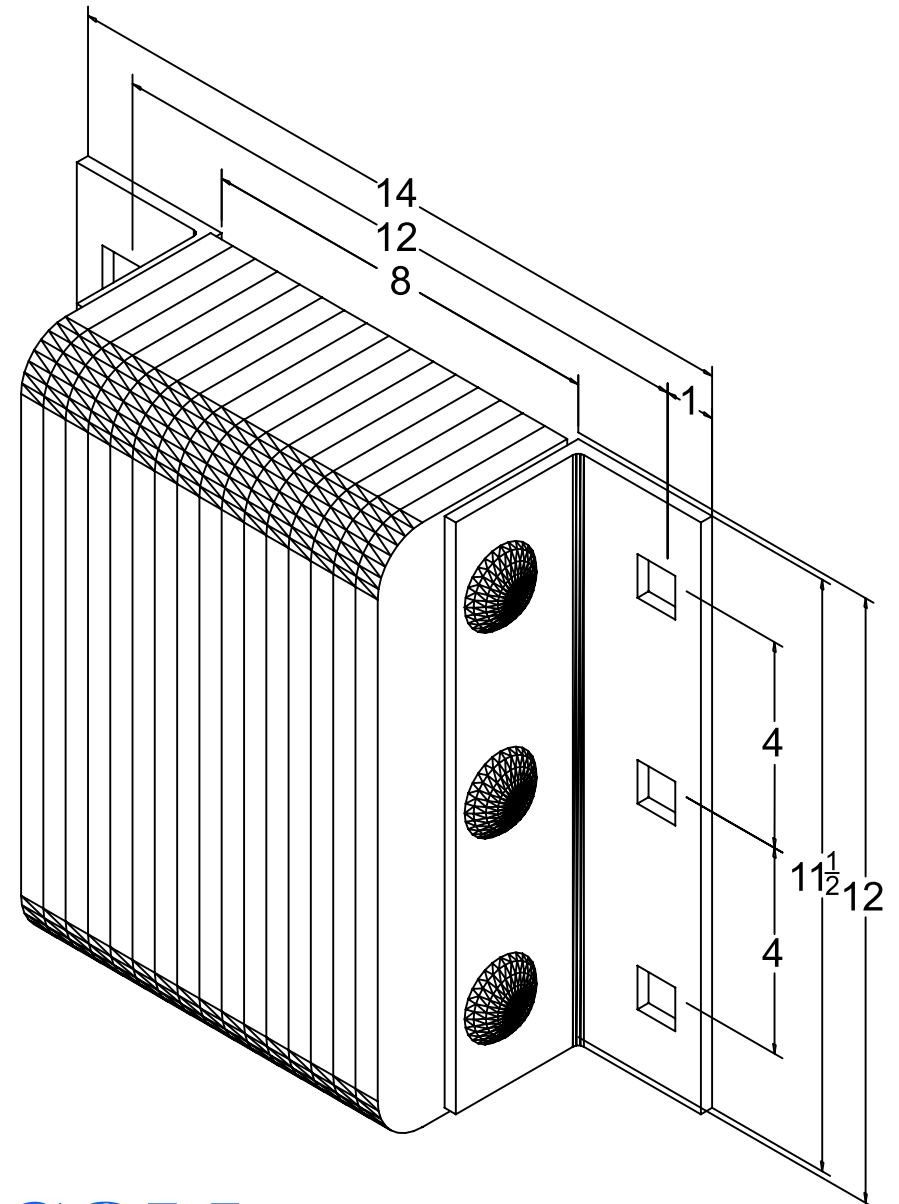

MODEL: B4512-12

MODEL: B4512-12

Size

Projection 4-1/2"

Height 12"

Length

- Overall 14"

- Anchor Holes 12"

- Rubber 8"

Angle Size (2) 1/4"x3"x3"x11-1/2"

Date: 04/06/09

All Measurements are within +/- 1/8"

SALES@FREYERLLC.COM