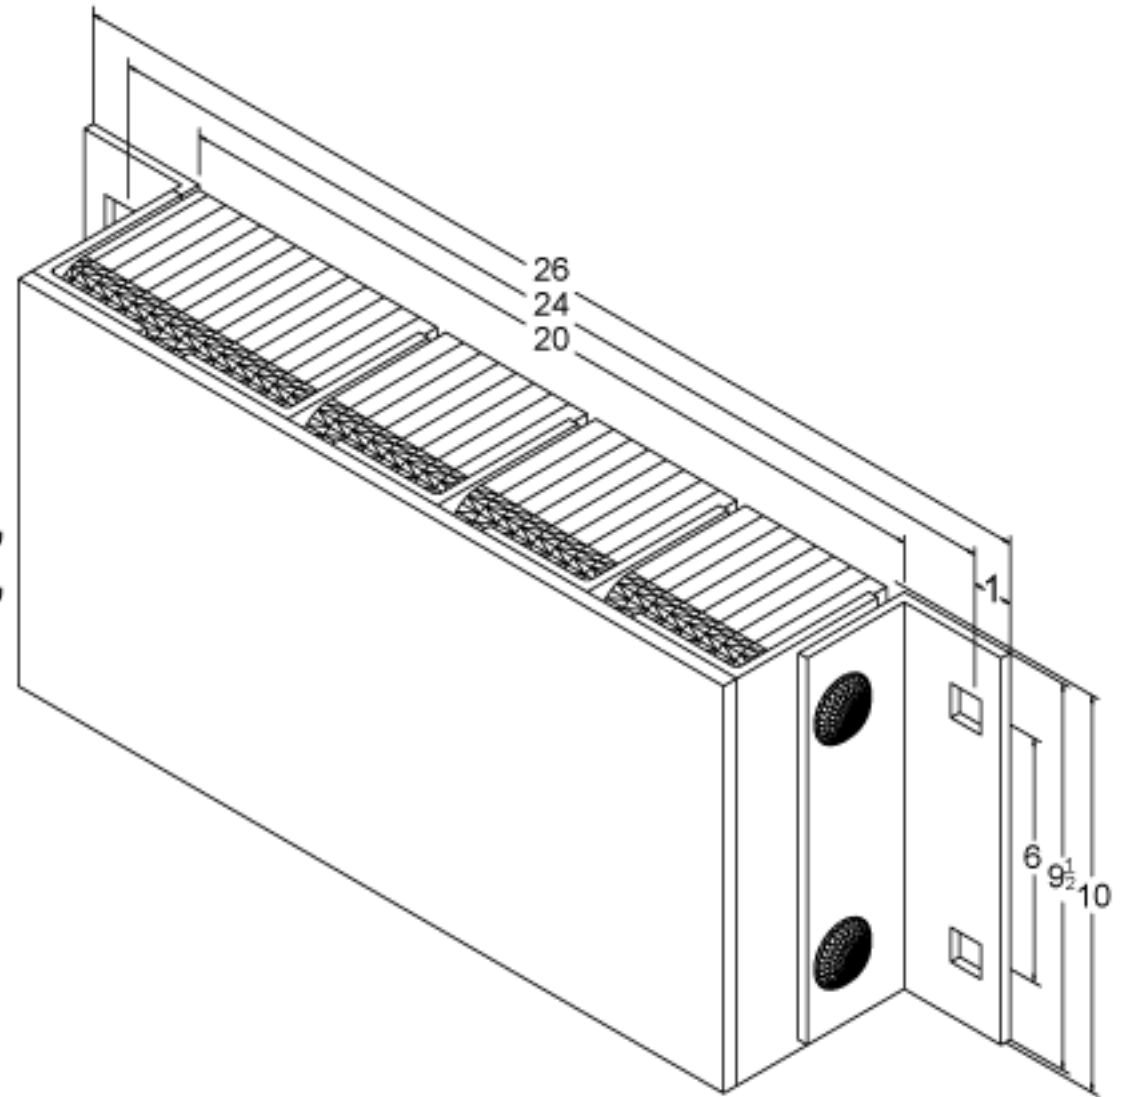

MODEL: B4510-24-SF

MODEL: B4510-24-SF

Size

Projection 5-1/8"

Height 10"

Length

- Overall 26"

- Anchor Holes 24"

- Rubber 20"

Angle Size (2) 1/4"x3"x3"x9-1/2"

Slot Angle Size 1/4"x3"x4"x9-1/2"

Face Plate Size (1) 3/8"x10"x20"

Date: 04/07/09

All Measurements are within +/- 1/8"

SALES@FREYERLLC.COM