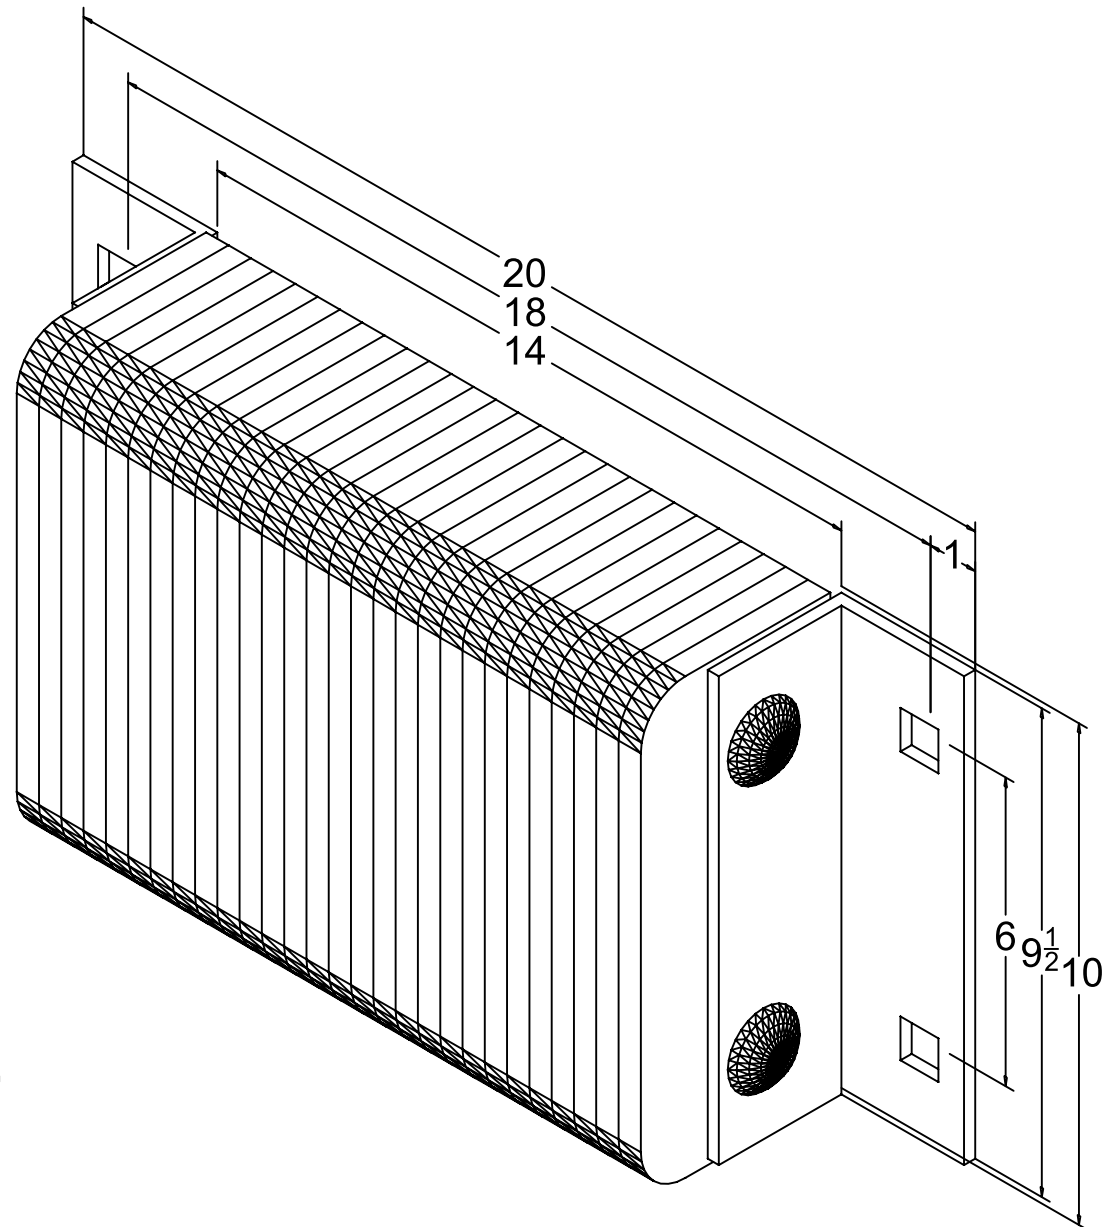

MODEL: B4510-18

MODEL: B4510-18

Size

Projection 4-1/2"

Height 10"

Length

- Overall 20"

- Anchor Holes 18"

- Rubber 14"

Angle Size (2) 1/4"x3"x3"x9-1/2"

Date: 02/13/07

All Measurements are within +/- 1/8"

SALES@FREYERLLC.COM