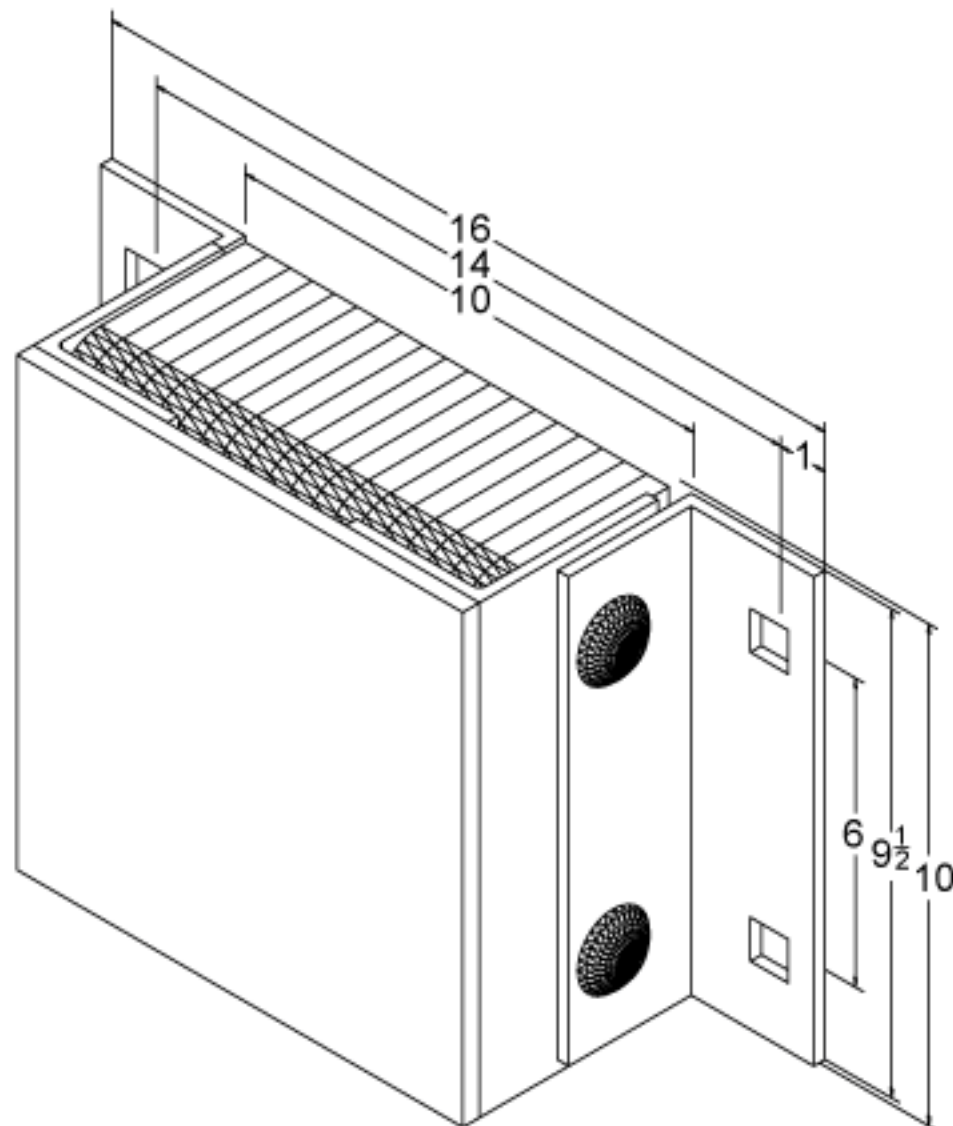

MODEL: B4510-14-SF

MODEL: B4510-14-SF

Size

Projection 5-1/8"

Height 10"

Length

- Overall 16"

- Anchor Holes 14"

- Rubber 10"

Angle Size (2) 1/4"x3"x3"x9-1/2"

Slot Angle Size 1/4"x3"x4"x9-1/2"

Face Plate Size (1) 3/8"x10"x10"

Date: 04/07/09

All Measurements are within +/- 1/8"

SALES@FREYERLLC.COM