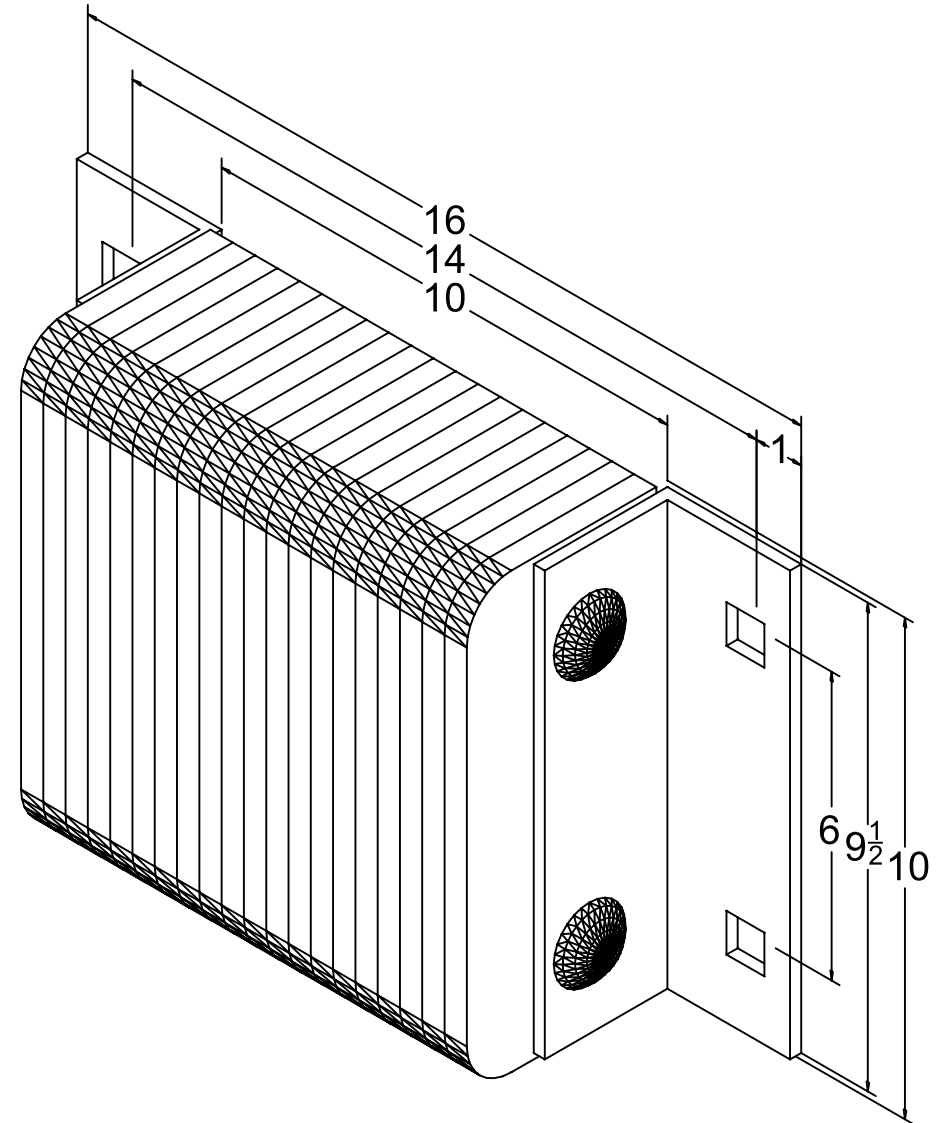

MODEL: B4510-14

MODEL: B4510-14

Size

Projection 4-1/2"

Height 10"

Length

- Overall 16"

- Anchor Holes 14"

- Rubber 10"

Angle Size (2) 1/4"x3"x3"x9-1/2"

Date: 04/06/09

All Measurements are within +/- 1/8"

SALES@FREYERLLC.COM