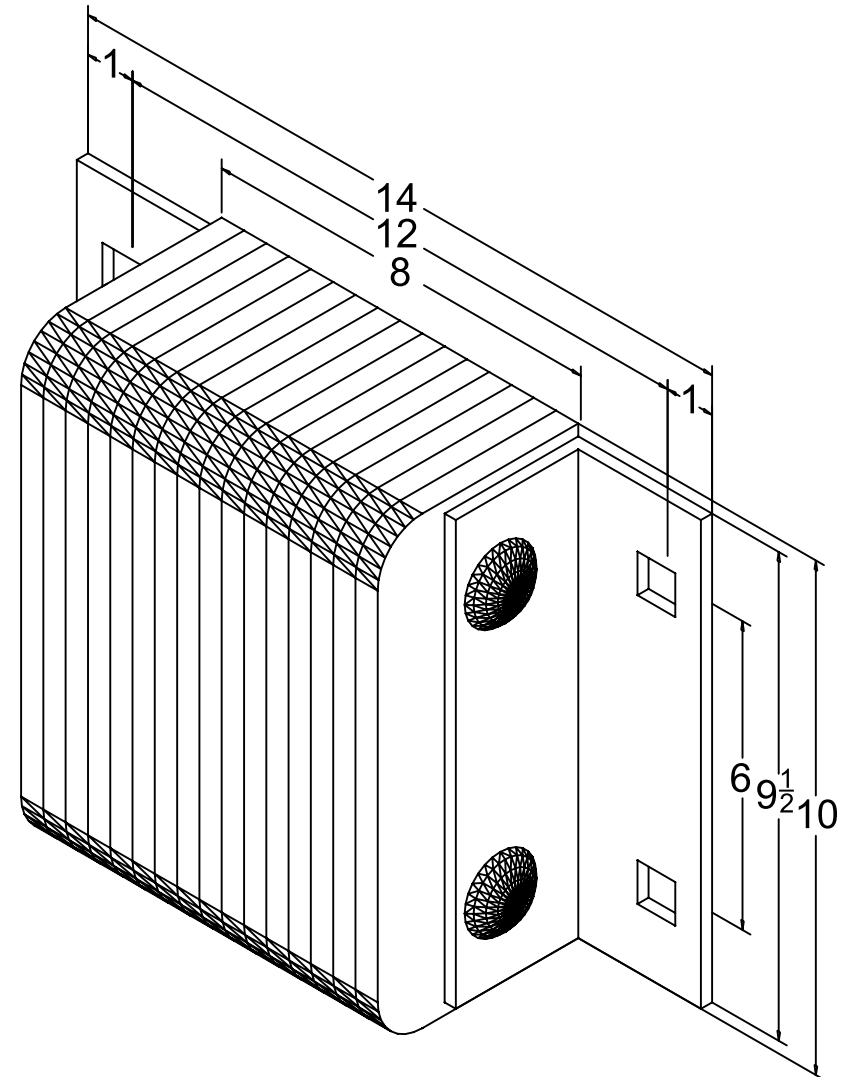

# MODEL: B4510-12

## MODEL: B4510-12

Size

Projection 4-1/2"

Height 10"

Length

- Overall 14"

- Anchor Holes 12"

- Rubber 8"

Angle Size (2) 1/4"x3"x3"x9-1/2"

Date: 02/13/07

All Measurements are within +/- 1/8"

**SALES@FREYERLLC.COM**