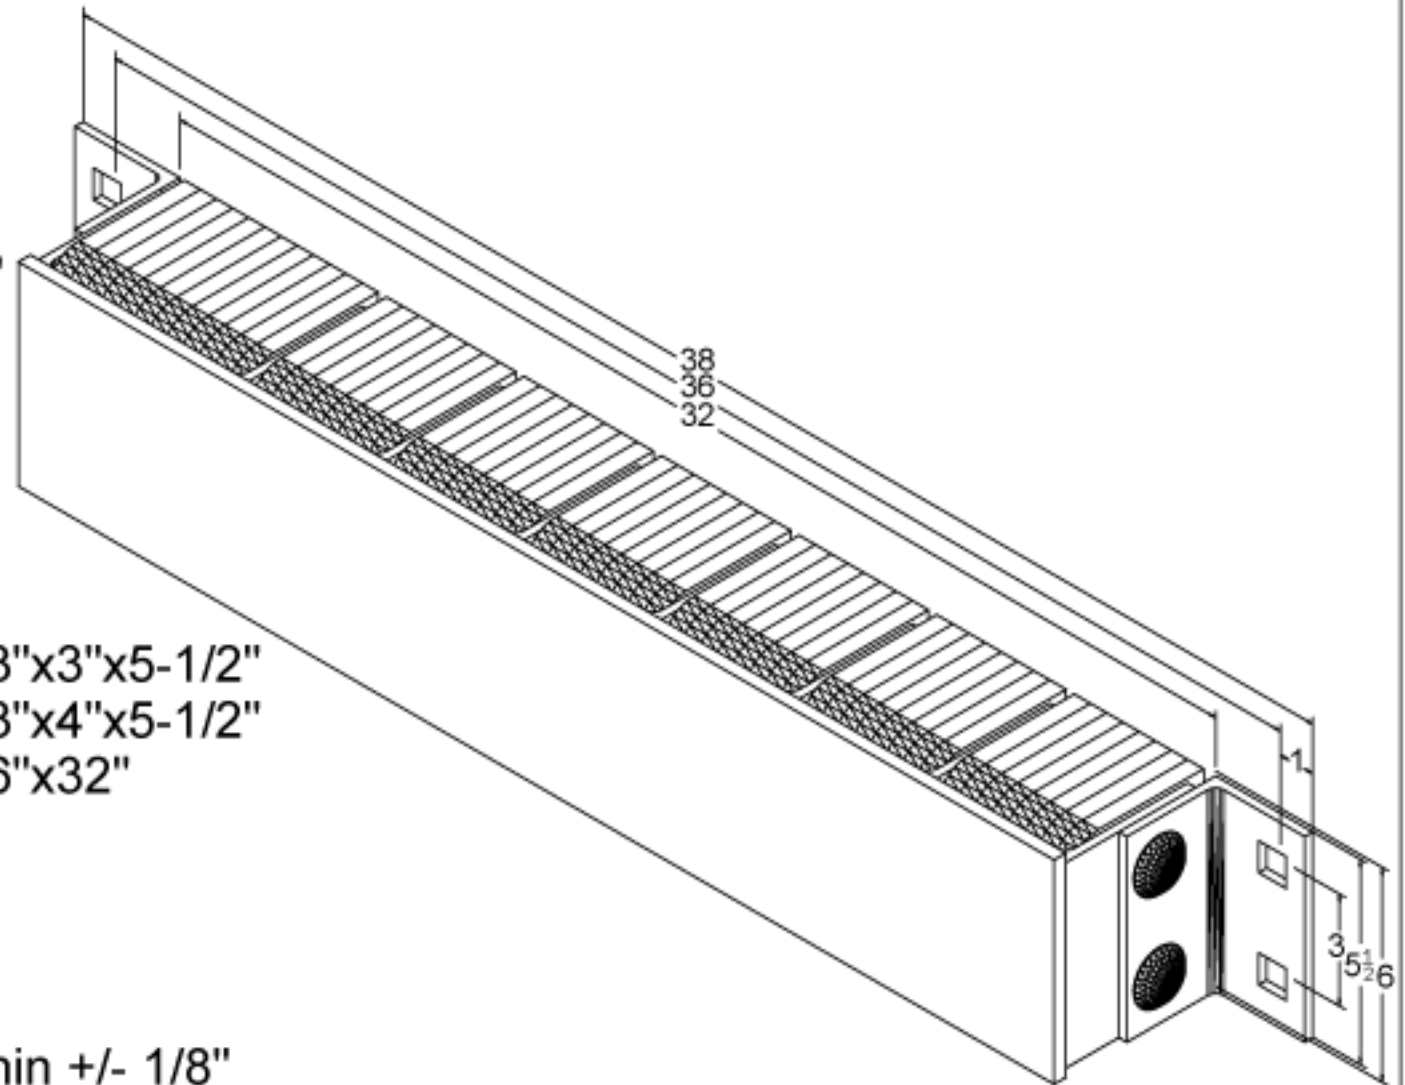

MODEL: B4506-36-SF

MODEL: B4506-36-SF

Size
Projection
Height

5-1/8"
6"

Length

- Overall 38"
- Anchor Holes 36"
- Rubber 32"

Angle Size (2) 1/4"x3"x3"x5-1/2"

Slot Angle Size 1/4"x3"x4"x5-1/2"

Face Plate Size (1) 3/8"x6"x32"

Date: 04/07/09

All Measurements are within +/- 1/8"

SALES@FREYERLLC.COM