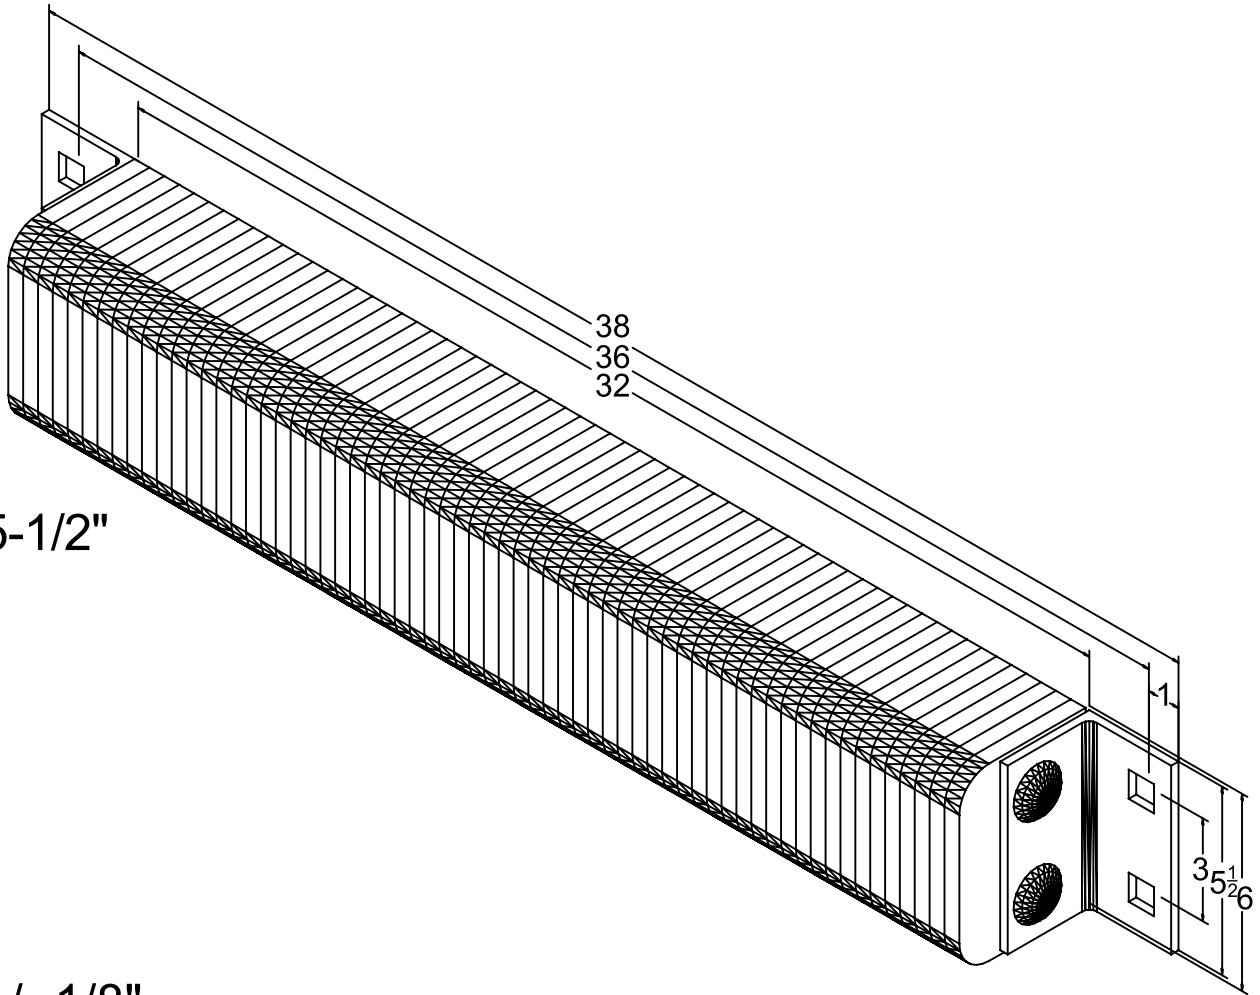

MODEL: B4506-36

MODEL: B4506-36

Size	
Projection	4-1/2"
Height	6"
Length	
- Overall	38"
- Anchor Holes	36"
- Rubber	32"
Angle Size (2)	1/4"x3"x3"x5-1/2"

Date: 04/06/09

All Measurements are within +/- 1/8"