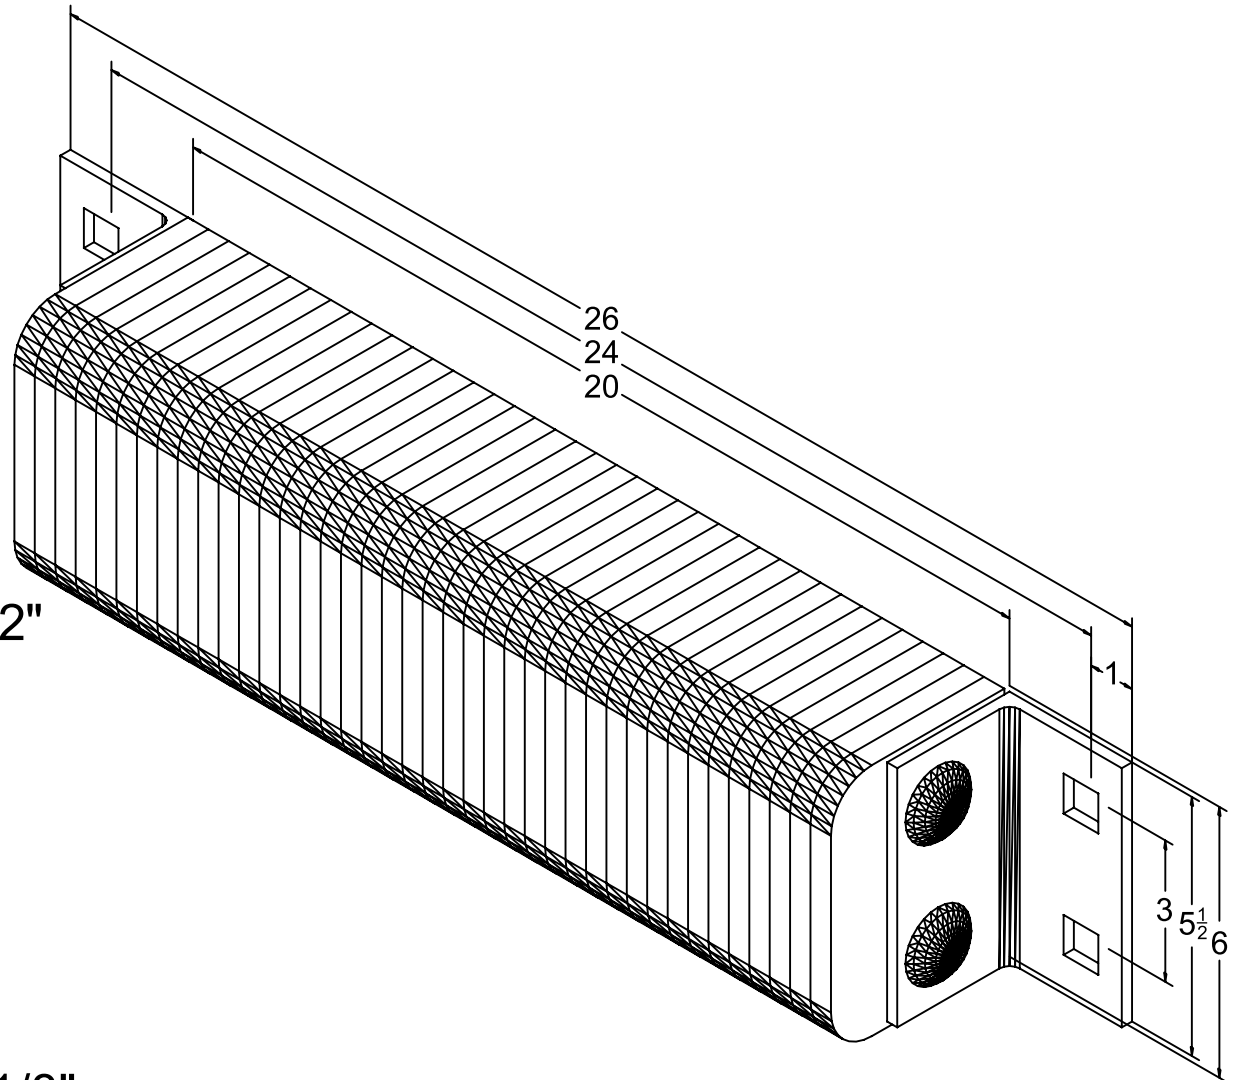

MODEL: B4506-24

MODEL: B4506-24

Size

Projection 4-1/2"
Height 6"

Length

- Overall 26"
- Anchor Holes 24"
- Rubber 20"
Angle Size (2) 1/4"x3"x3"x5-1/2"

Date: 04/06/09

All Measurements are within +/- 1/8"