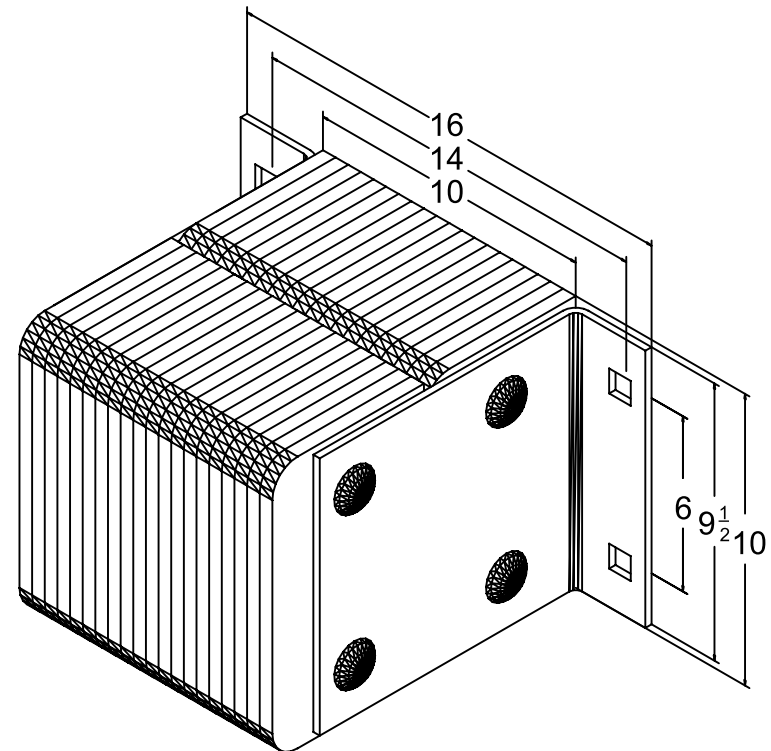

MODEL: B1210-14

MODEL: B1210-14

Size

Projection 12"
Height 10"

Length

- Overall 16"
- Anchor Holes 14"
- Rubber 10"
Angle Size 1/4"x3"x10-3/8"x9-1/2"

Date: 11/05/07

All Measurements are within +/- 1/8"