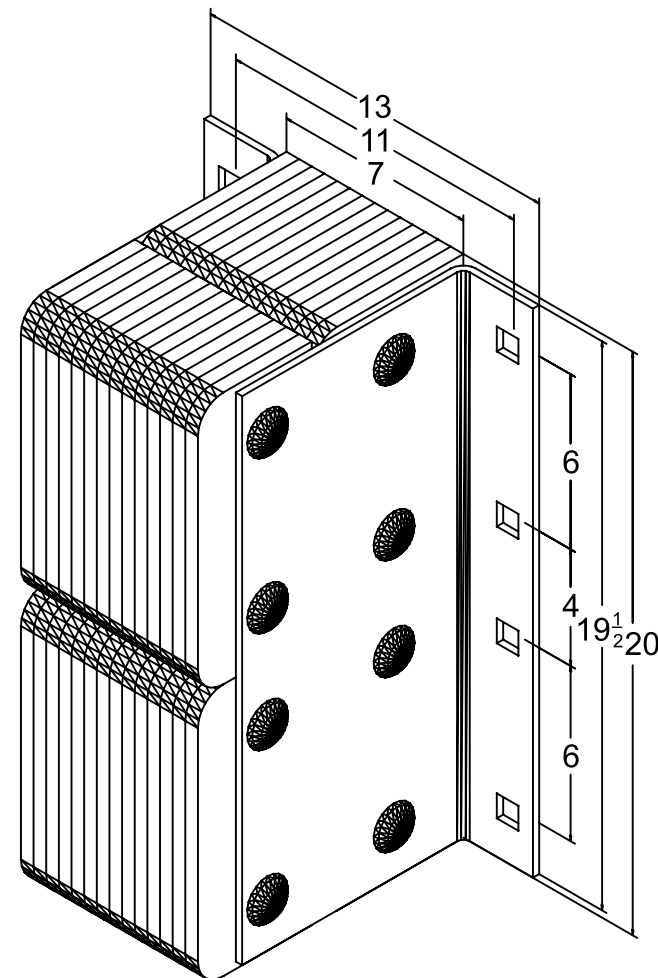

MODEL: B10520-11

MODEL: B10520-11

Size

Projection

10-1/2"

Height

20"

Length

- Overall

13"

- Anchor Holes

11"

- Rubber

7"

Angle Size

1/4"x3"x9"x19-1/2"

Date: 11/05/07

All Measurements are within +/- 1/8"

SALES@FREYERLLC.COM